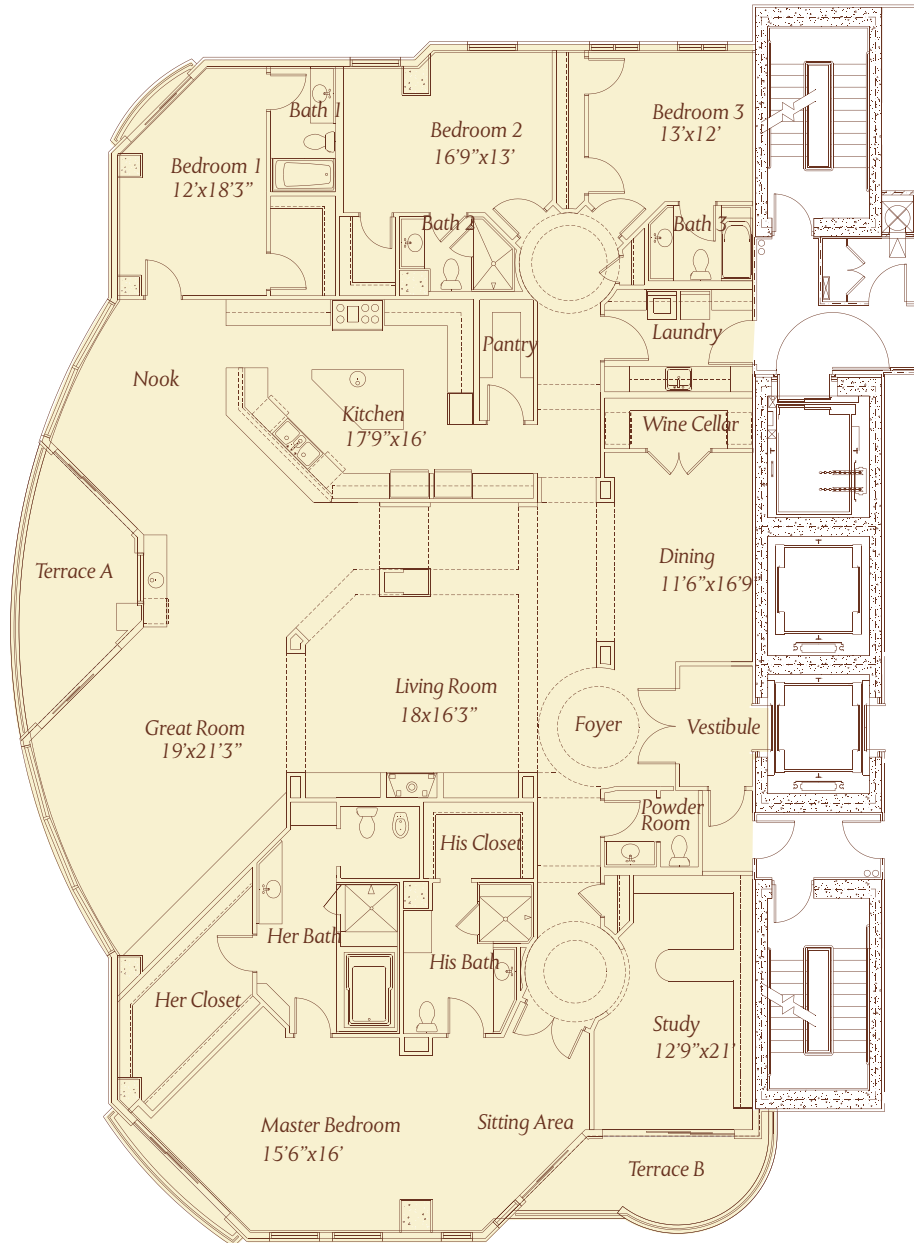

ONE QUEENSRIDGE PLACE
LAS VEGAS

UNIT H

4 bedrooms

5.5 bathrooms

Enclosed Area: 4,792 Sq. Ft./4,826 Sq. Ft.

Terrace Area: 312 Sq. Ft.*

Total Area: 5,104 Sq. Ft./5,138 Sq. Ft.

*Terrace configurations and sizes vary by floor