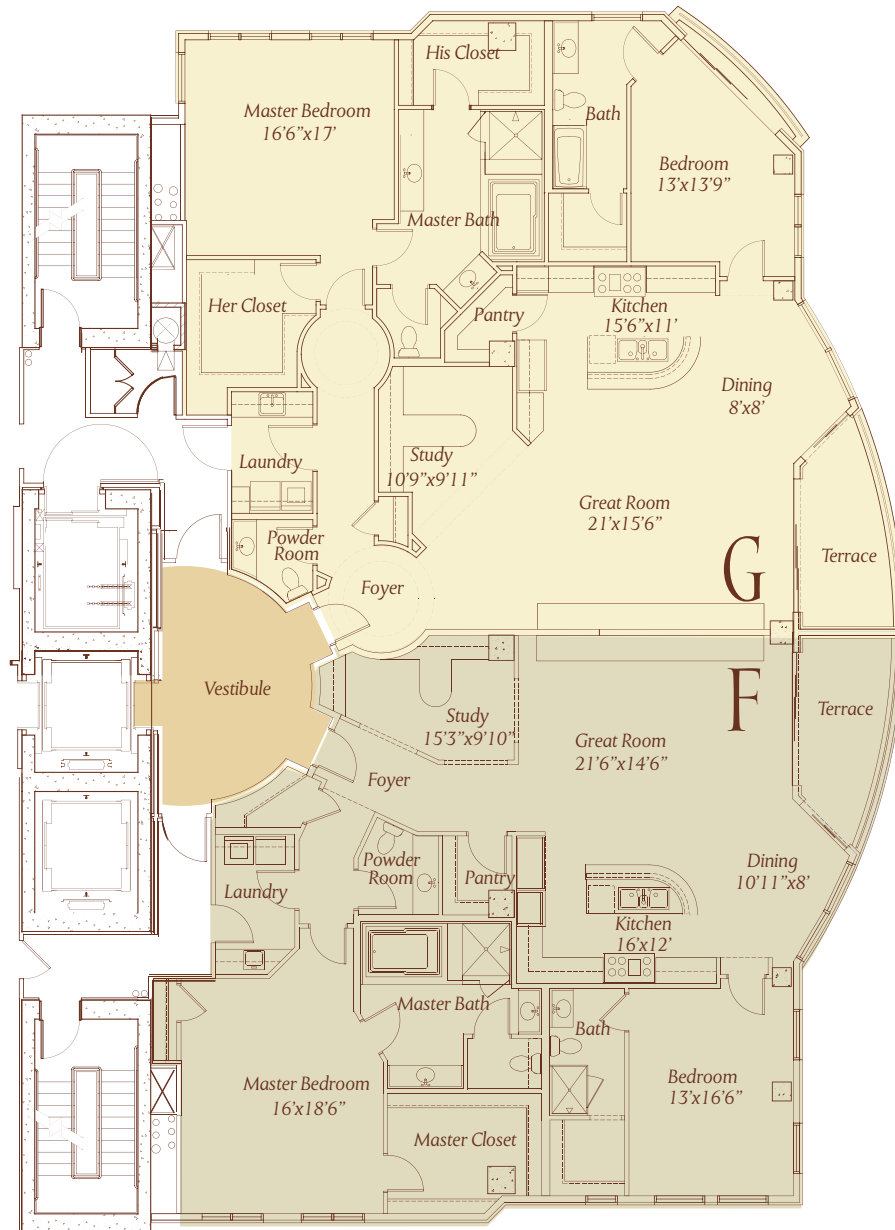

ONE QUEENSRIDGE PLACE  
LAS VEGAS

## UNIT G

2 bedrooms  
2.5 bathrooms  
Enclosed Area: 2,277 Sq. Ft.  
Terrace Area: 136 Sq. Ft.\*  
Total Area: 2,413 Sq. Ft.

\*Terrace configurations and sizes vary by floor

## UNIT F

2 bedrooms  
2.5 bathrooms  
Enclosed Area: 2,138 Sq. Ft.  
Terrace Area: 113 Sq. Ft.\*  
Total Area: 2,251 Sq. Ft.

\*Terrace configurations and sizes vary by floor