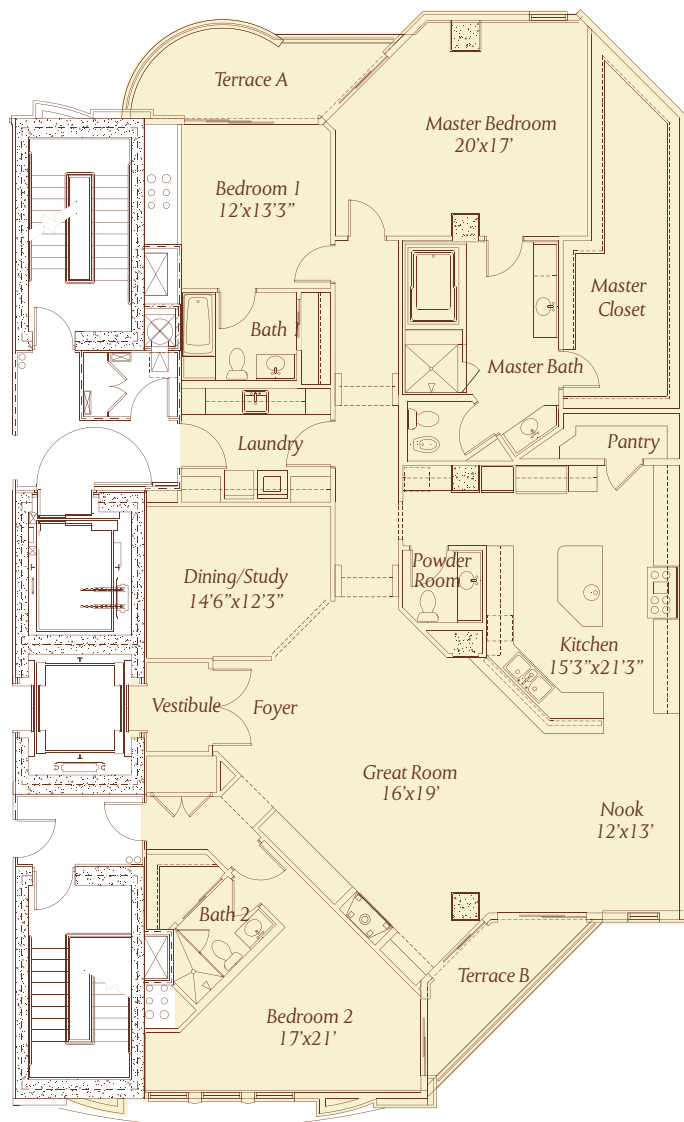

ONE QUEENSRIDGE PLACE
LAS VEGAS

UNIT E

3 bedrooms

3.5 bathrooms

Enclosed Area: 3,100 Sq. Ft.

Terrace Area: 205 Sq. Ft.*

Total Area: 3,305 Sq. Ft.

*Terrace configurations and sizes vary by floor