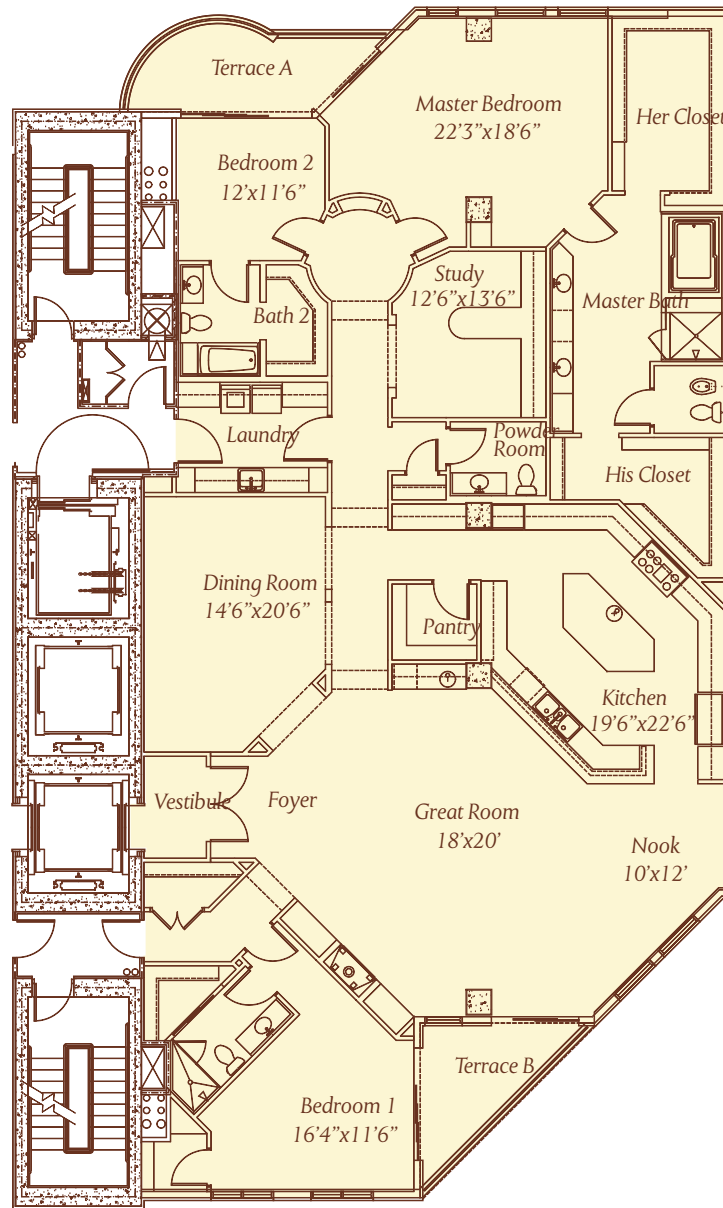

ONE QUEENSRIDGE PLACE  
LAS VEGAS

# UNIT D1

3 bedrooms

3.5 bathrooms

Enclosed Area: 3,856 Sq. Ft.

Terrace Area: 220 Sq. Ft.\*

Total Area: 4,076 Sq. Ft.

\*Terrace configurations and sizes vary by floor