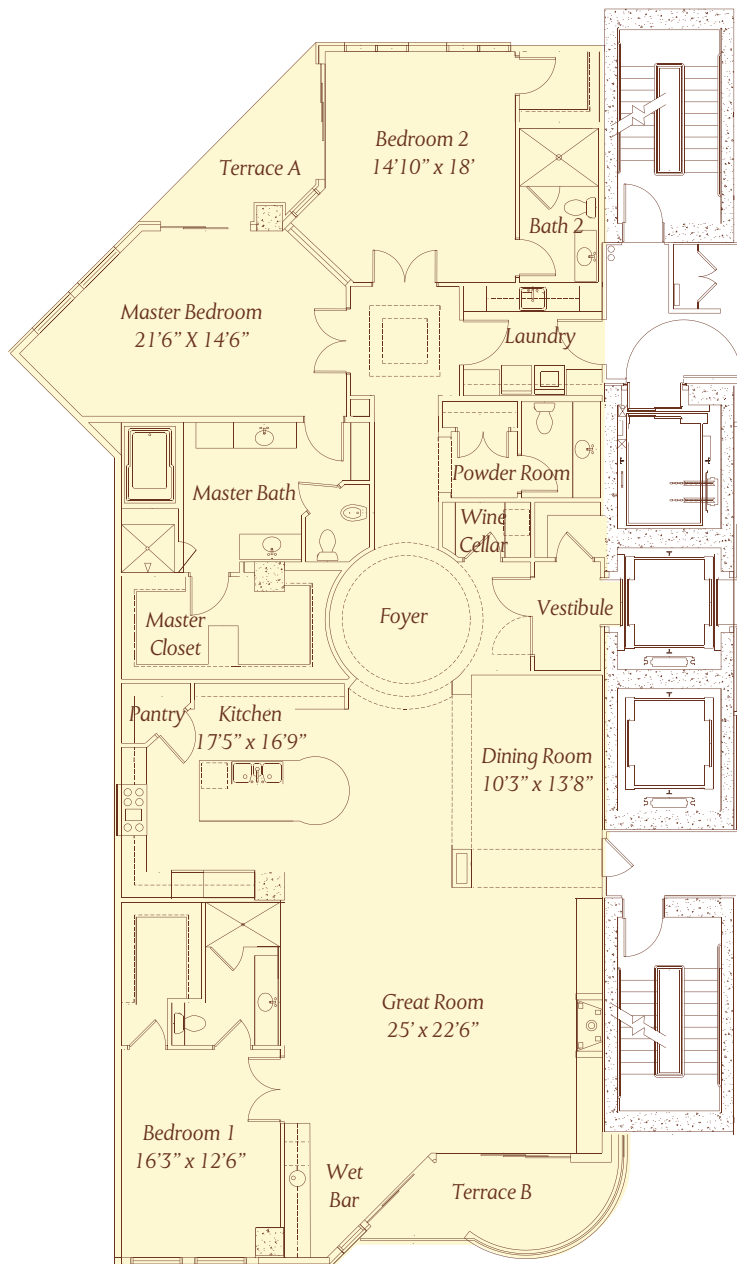

ONE QUEENSRIDGE PLACE  
LAS VEGAS

## UNIT D

3 bedrooms

3.5 bathrooms

Enclosed Area: 3,356 Sq. Ft.

Terrace Area: 212 Sq. Ft.\*

Total Area: 3,568 Sq. Ft.

\*Terrace configurations and sizes vary by floor