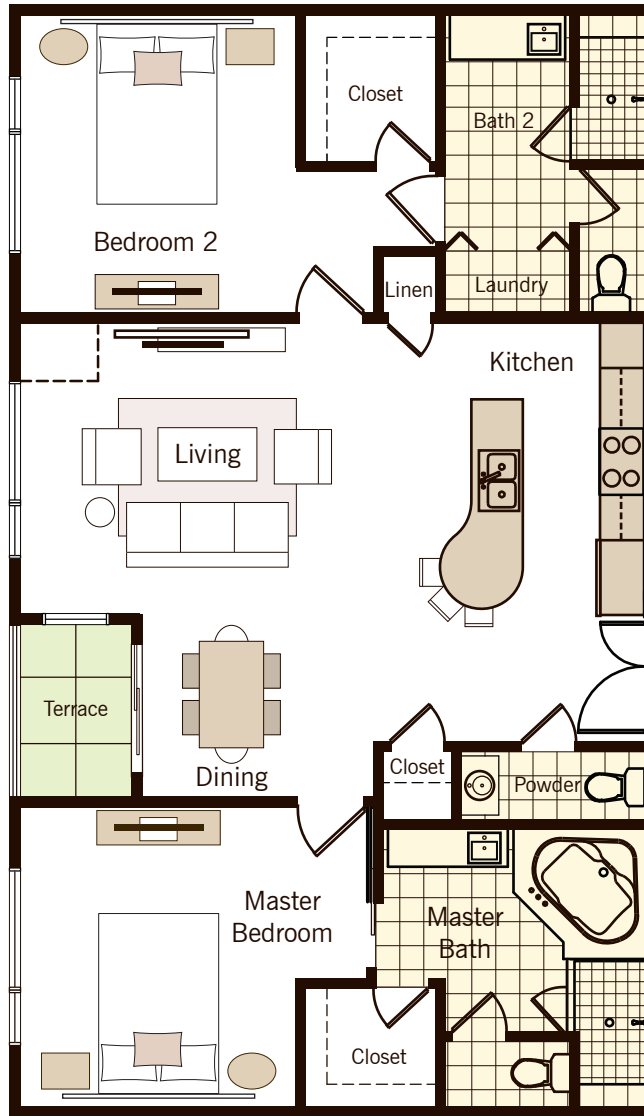

Luxe Floorplans

NOT TO SCALE

Loft twoB

2 Bedroom
2.5 Bathrooms

Loft Space	1,418 sqft
Terrace	43 sqft
Total	1,461 sqft

LuxeLofts.com
702 737 LUXE

LUXE
LOFTS

Prices, plans, architectural renderings, specifications, dates, locations and facilities are subject to change without notice. This is neither an offer to sell, nor a solicitation of offers to buy, any real estate in those states where registration of the project is required or where such solicitation or offer cannot be made. WARNING: CALIFORNIA DEPARTMENT OF REAL ESTATE HAS NOT INSPECTED, EXAMINED OR QUALIFIED THIS OFFERING. Scenes and improvements depicted in the pictures are artist's renderings only and NEED NOT BE BUILT. This Project does not discriminate on the basis of race, color, religion, national origin, gender, disability, age or familial status. Models shown in photos do not reflect any preference as to sex, race, color, national origin, religion, age, marital status, physical, mental or sensory disability or sexual orientation. Represented by Prudential Americana Group, REALTORS, Shapiro & Sher Group.