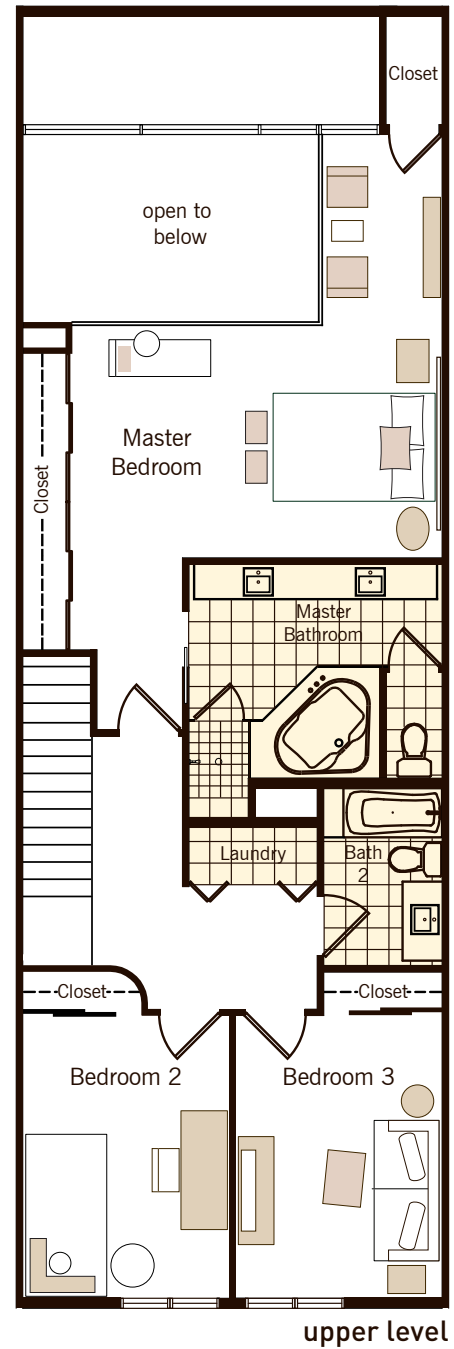

# Luxe Floorplans

NOT TO SCALE

## Loft threeB

3 Bedrooms  
2.5 Bathrooms

Loft Space	2,578 sqft
Terrace	<u>108 sqft</u>
<b>Total</b>	<b>2,686 sqft</b>

LuxeLofts.com  
702 737 LUXE

LUXE  
LOFTS

Prices, plans, architectural renderings, specifications, dates, locations and facilities are subject to change without notice. This is neither an offer to sell, nor a solicitation of offers to buy, any real estate in those states where registration of the project is required or where such solicitation or offer cannot be made. WARNING: CALIFORNIA DEPARTMENT OF REAL ESTATE HAS NOT INSPECTED, EXAMINED OR QUALIFIED THIS OFFERING. Scenes and improvements depicted in the pictures are artist's renderings only and NEED NOT BE BUILT. This Project does not discriminate on the basis of race, color, religion, national origin, gender, disability, age or familial status. Models shown in photos do not reflect any preference as to sex, race, color, national origin, religion, age, marital status, physical, mental or sensory disability or sexual orientation. Represented by Prudential Americana Group, REALTORS, Shapiro & Sher Group.