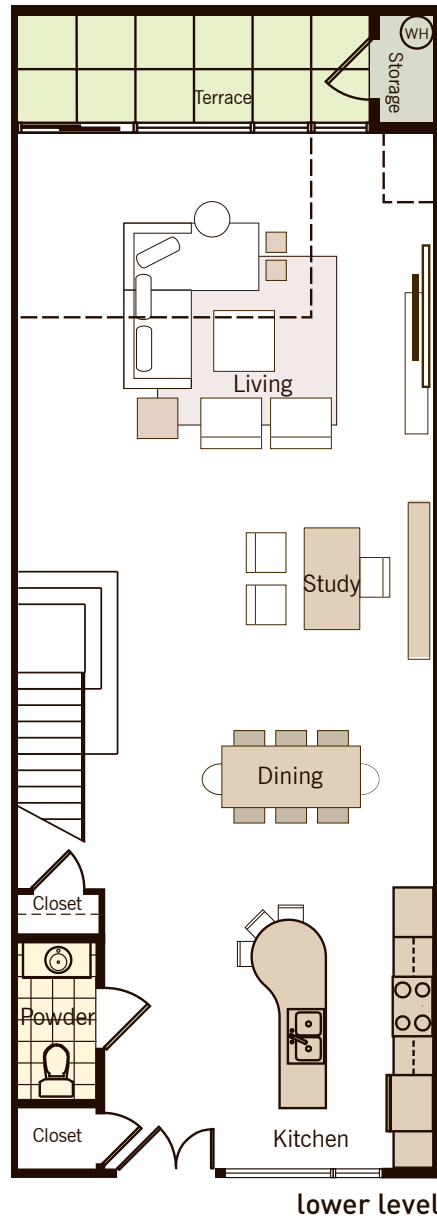

# Luxe Floorplans

NOT TO SCALE

## Loft threeB

3 Bedrooms  
2.5 Bathrooms

Loft Space	2,578 sqft
Terrace	<u>108 sqft</u>
<b>Total</b>	<b>2,686 sqft</b>

LuxeLofts.com  
702 737 LUXE

LUXE  
LOFTS

Prices, plans, architectural renderings, specifications, dates, locations and facilities are subject to change without notice. This is neither an offer to sell, nor a solicitation of offers to buy, any real estate in those states where registration of the project is required or where such solicitation or offer cannot be made. WARNING: CALIFORNIA DEPARTMENT OF REAL ESTATE HAS NOT INSPECTED, EXAMINED OR QUALIFIED THIS OFFERING. Scenes and improvements depicted in the pictures are artist's renderings only and NEED NOT BE BUILT. This Project does not discriminate on the basis of race, color, religion, national origin, gender, disability, age or familial status. Models shown in photos do not reflect any preference as to sex, race, color, national origin, religion, age, marital status, physical, mental or sensory disability or sexual orientation. Represented by Prudential Americana Group, REALTORS, Shapiro & Sher Group.