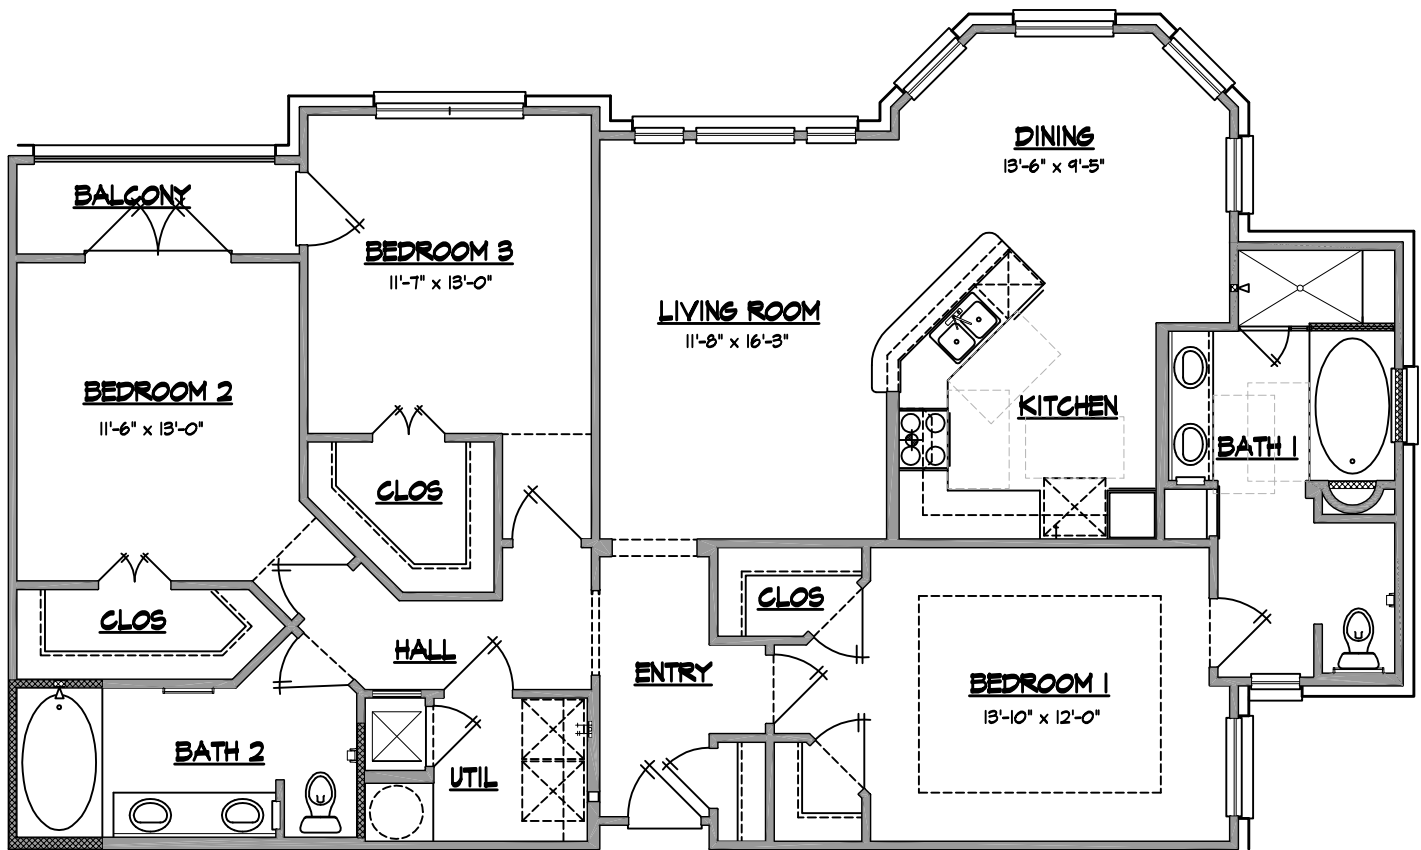

BRICKWATER

condominiums

PLAN H

3 BEDROOM

2 BATH

1,427 sf living

47 sf balcony/patio

1,474 sf total area