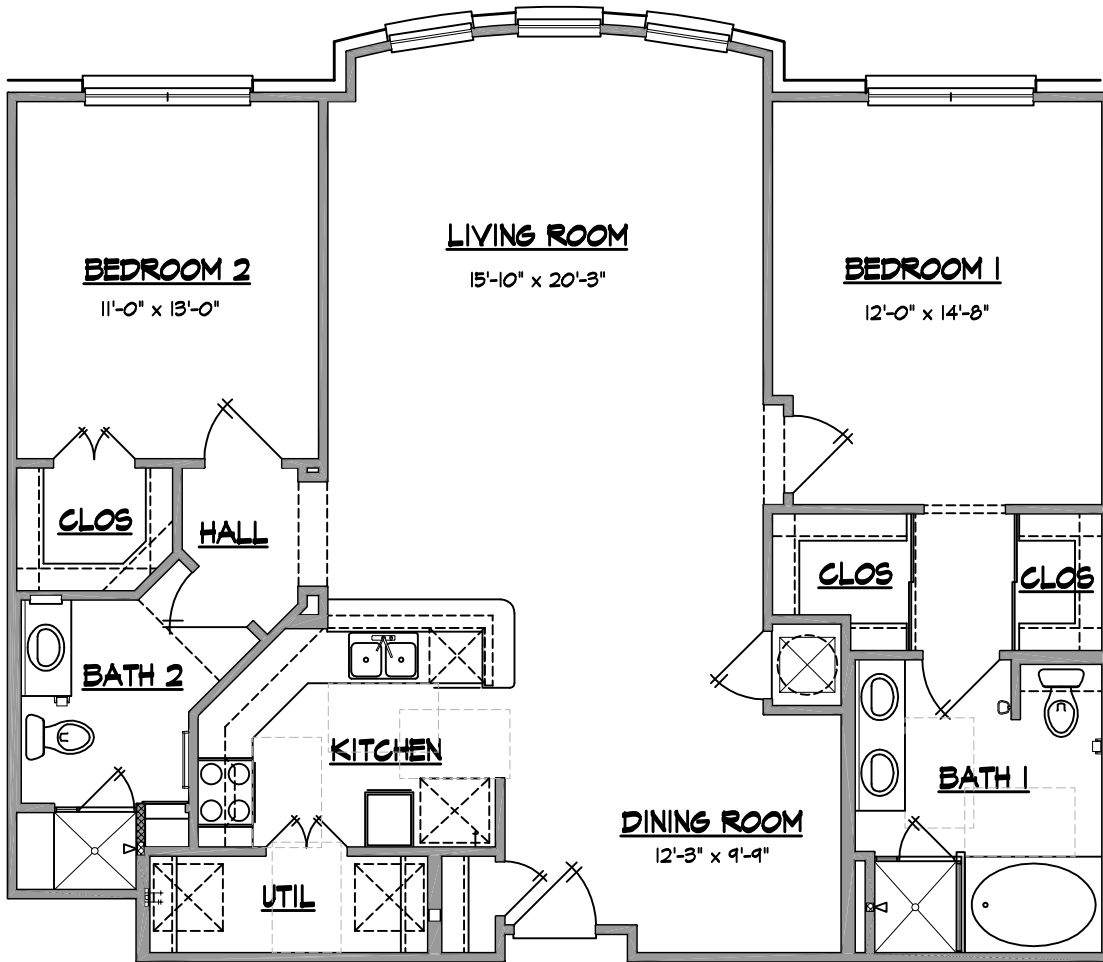

BRICKWATER

condominiums

PLAN D1

2 BEDROO + M
2 BATH
1,278 sf total area