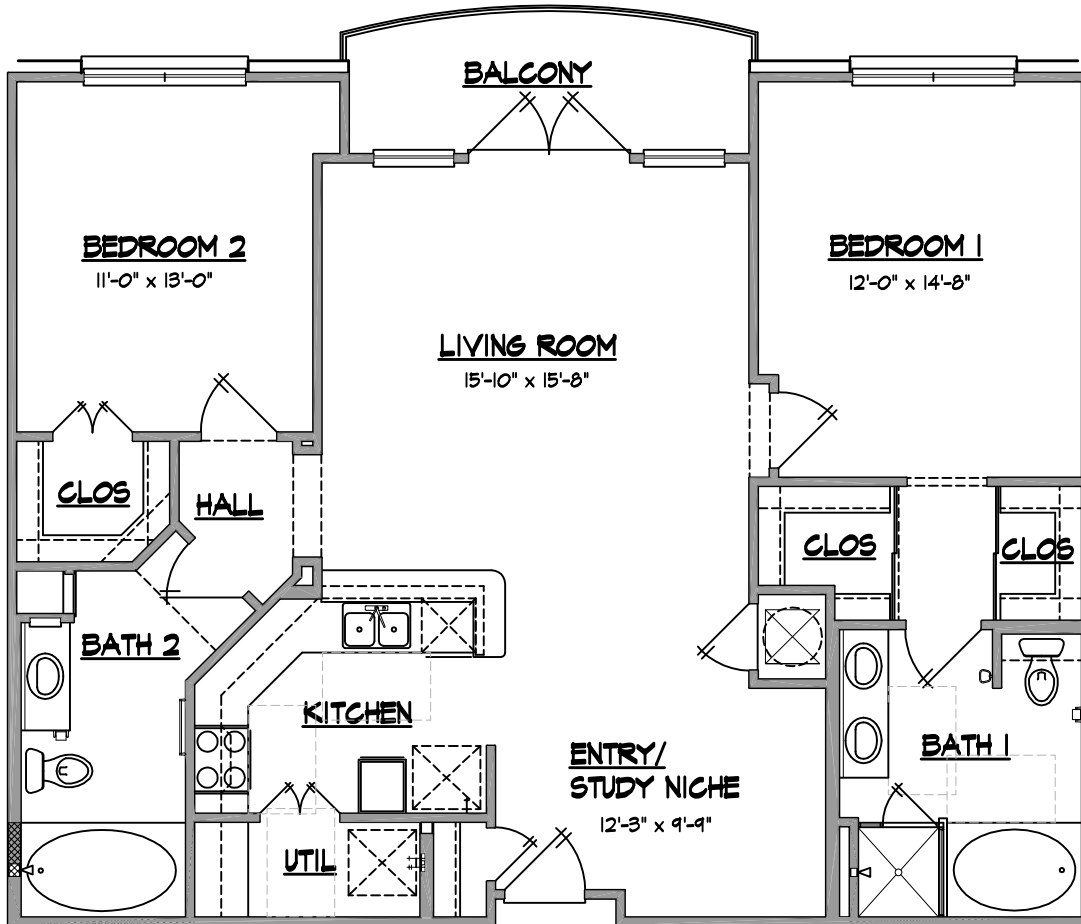

BRICKWATER

condominiums

PLAN D

2 BEDROOM
2 BATH
1,211 sf living
78 sf balcony/patio
1,289 sf total area