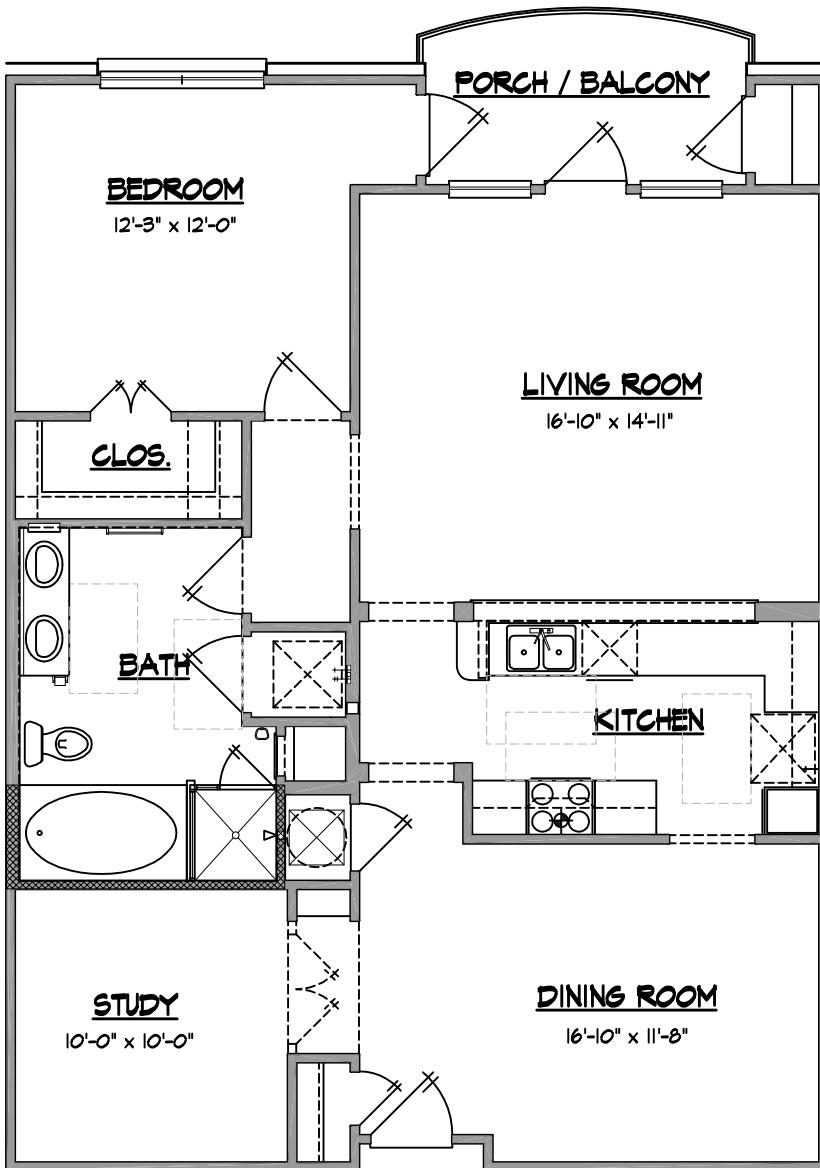

BRICKWATER

condominiums

PLAN C1

- 1 BEDROOM
- 1 BATH + STUDY
- 1,138 sf living
- 86 sf balcony/patio
- 1,224 sf total area