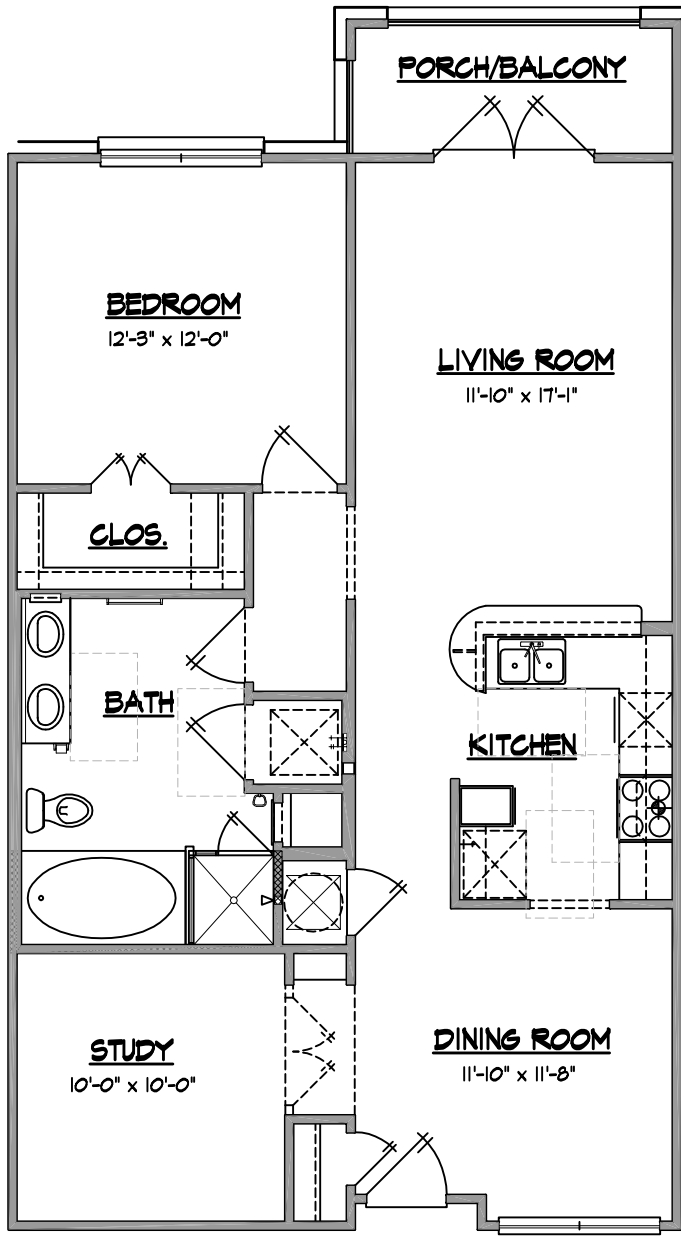

## PLAN C

- 1 BEDROOM
- 1 BATH + STUDY
- 995 sf living
- 62 sf balcony/patio
- 1,057 sf total area