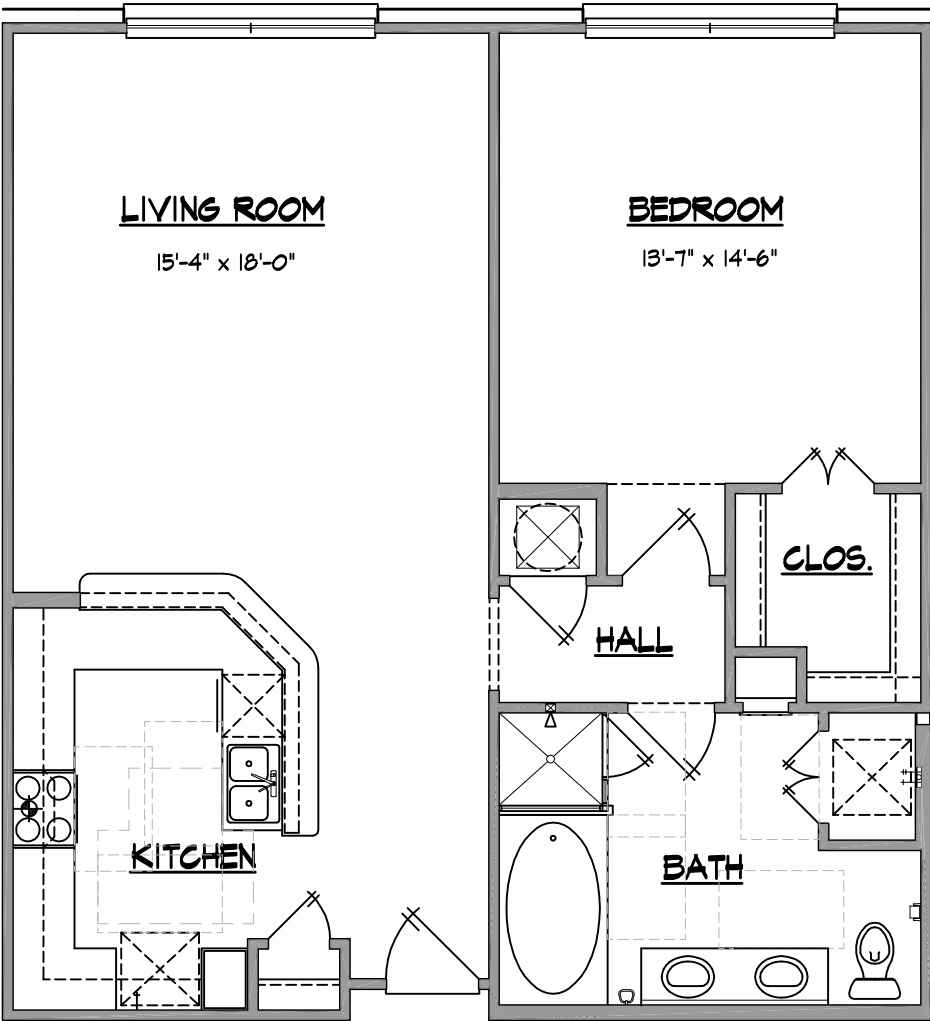

BRICKWATER

condominiums

PLAN B1

1 BEDROOM
1 BATH
949 sf total area