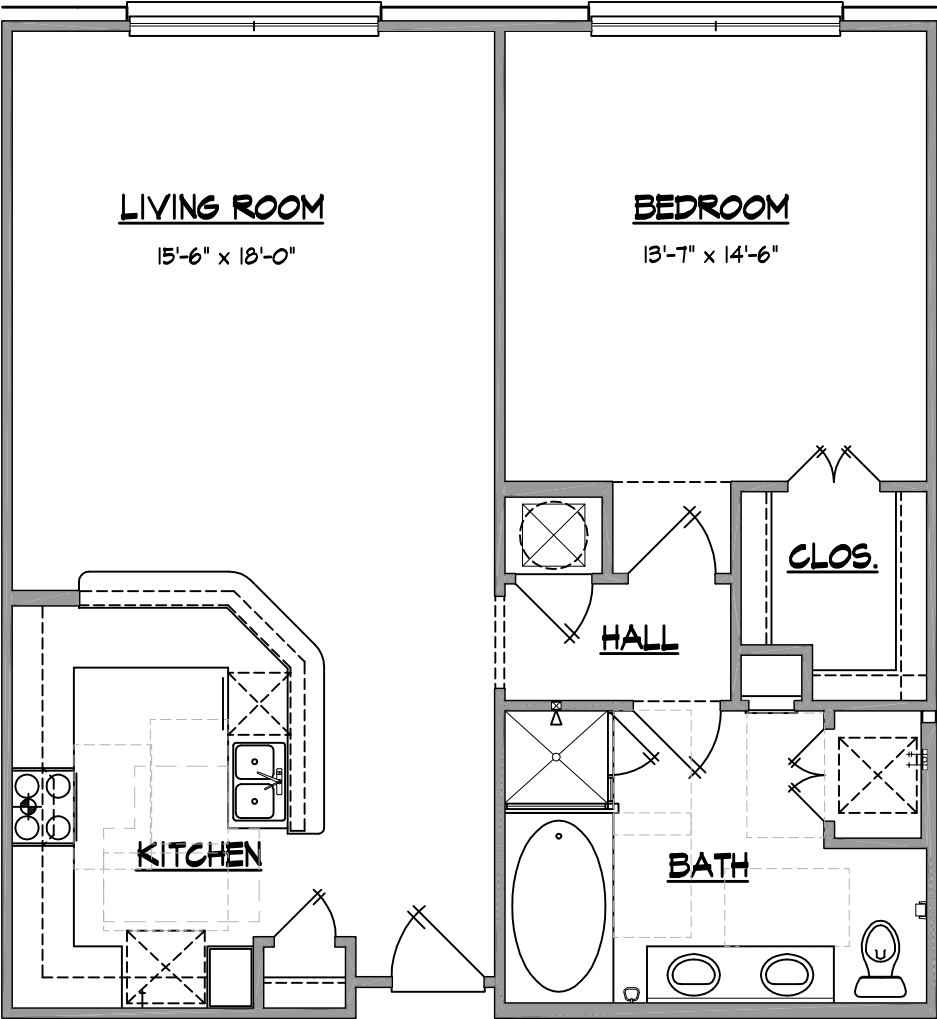

BRICKWATER

condominiums

PLAN B

1 BEDROOM
1 BATH
956 sf total area