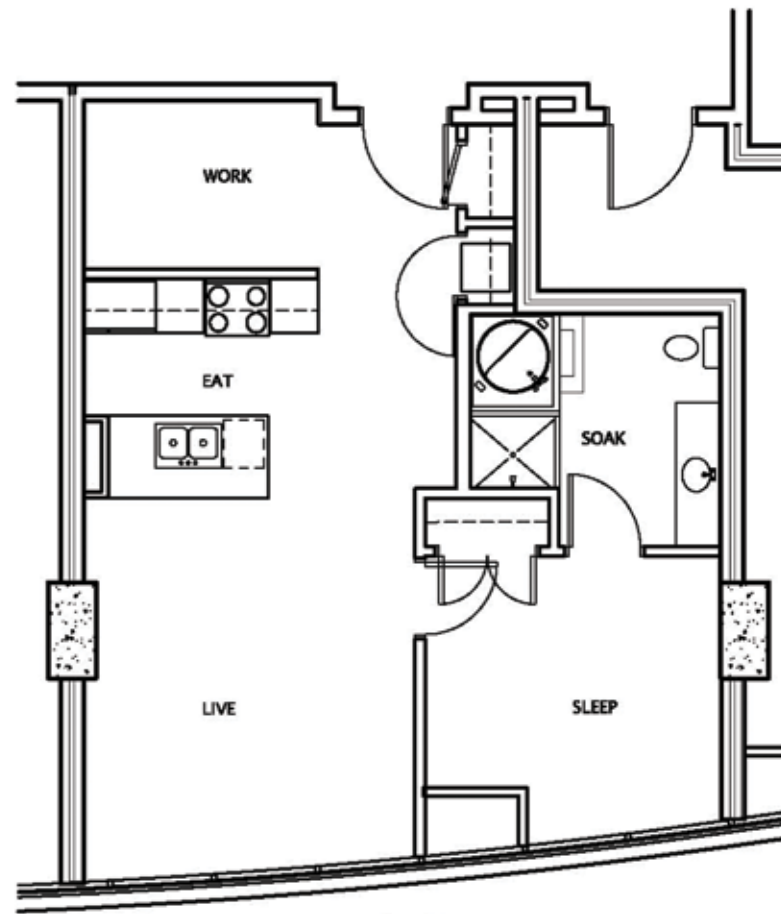

Y CURVE UNIT
813 SQUARE FEET

In an effort to continuously improve our product design and construction, Stanhi, LLC reserves the right to modify features, specifications, plans and pricing without notice. This is not an offer to sell, or solicitation of offers to buy the condominium units in states where such offers of solicitation cannot be made. WARNING: THE CALIFORNIA DEPARTMENT OF REAL ESTATE HAS NOT INSPECTED, EXAMINED OR QUALIFIED THIS OFFERING.

To find your place at Stanhi, please contact us.
www.stanhi.com or 702-309-5985

Sales and Design Center 714 South Fourth Street Las Vegas, Nevada 89101