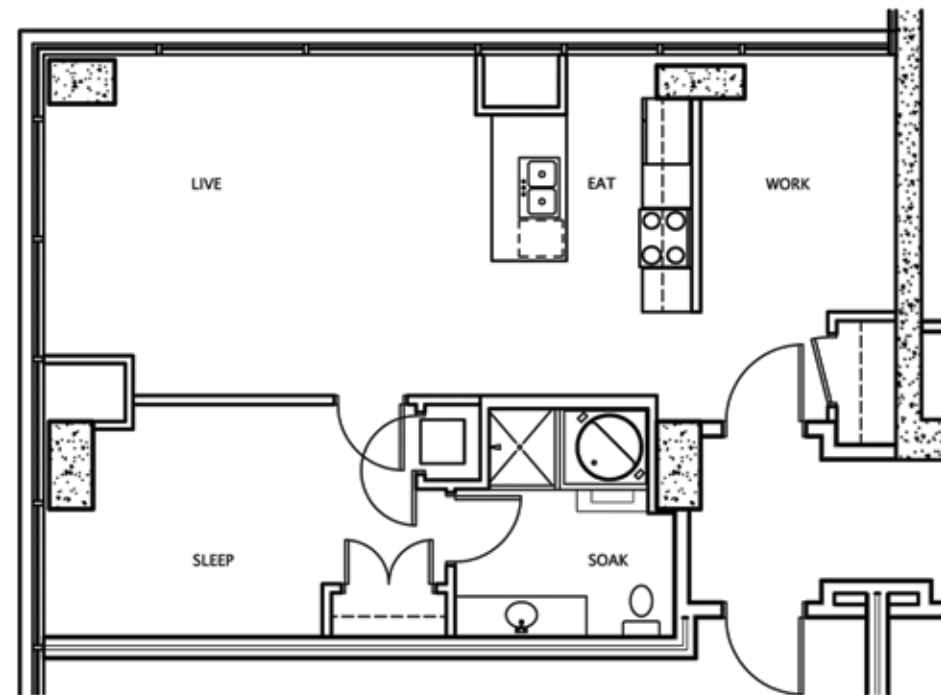

W UNIT
929 SQUARE FEET

In an effort to continuously improve our product design and construction, Stanhi, LLC reserves the right to modify features, specifications, plans and pricing without notice. This is not an offer to sell, or solicitation of offers to buy the condominium units in states where such offers of solicitation cannot be made. WARNING: THE CALIFORNIA DEPARTMENT OF REAL ESTATE HAS NOT INSPECTED, EXAMINED OR QUALIFIED THIS OFFERING.

To find your place at Stanhi, please contact us.
www.stanhi.com or 702-309-5985

Sales and Design Center 714 South Fourth Street Las Vegas, Nevada 89101