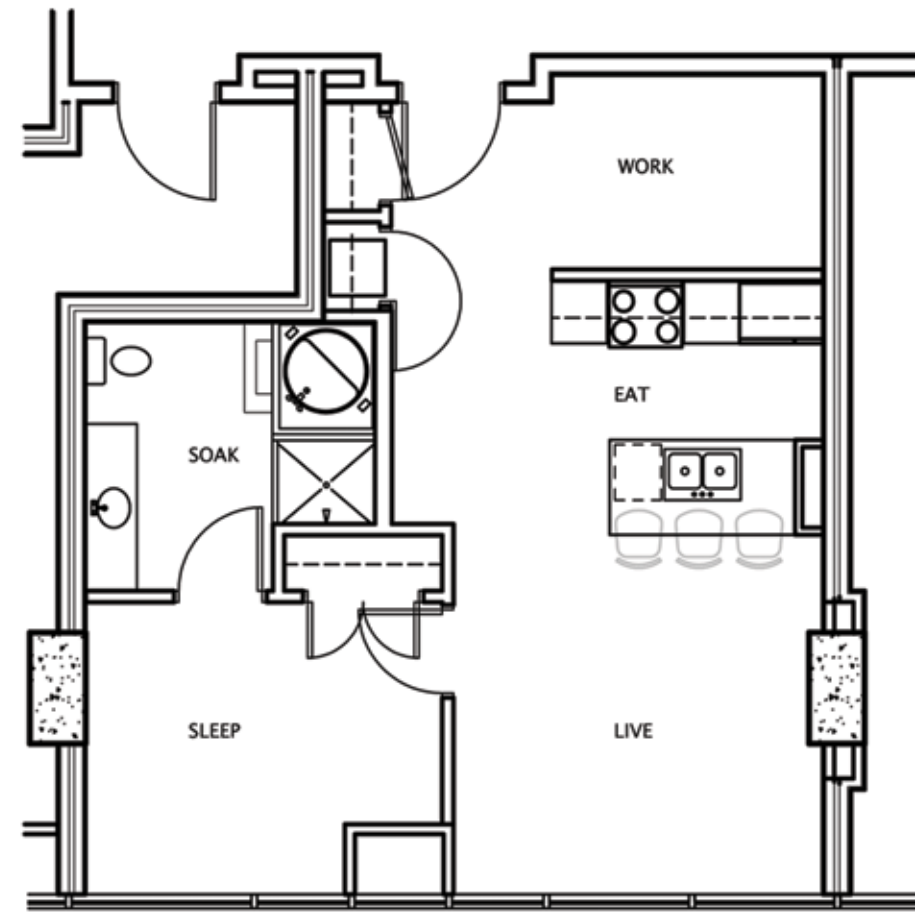

Y UNIT
756 SQUARE FEET

In an effort to continuously improve our product design and construction, Stanhi, LLC reserves the right to modify features, specifications, plans and pricing without notice. This is not an offer to sell, or solicitation of offers to buy the condominium units in states where such offers of solicitation cannot be made. WARNING: THE CALIFORNIA DEPARTMENT OF REAL ESTATE HAS NOT INSPECTED, EXAMINED OR QUALIFIED THIS OFFERING.

To find your place at Stanhi, please contact us.
www.stanhi.com or 702-309-5985

Sales and Design Center 714 South Fourth Street Las Vegas, Nevada 89101

Stanhi
LAS VEGAS