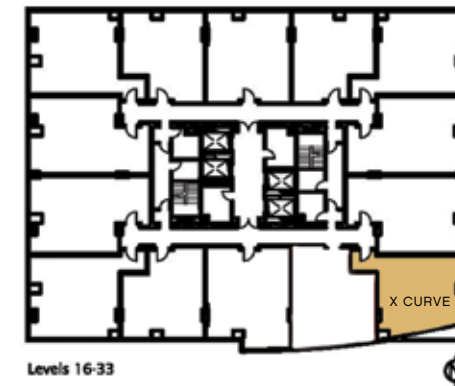

X CURVE UNIT
829 SQUARE FEET