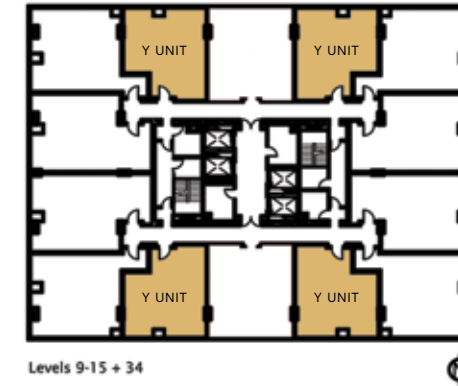

Y UNIT
756 SQUARE FEET

In an effort to continuously improve our product design and construction, Stanhi, LLC reserves the right to modify features, specifications, plans and pricing without notice. This is not an offer to sell, or solicitation of offers to buy the condominium units in states where such offers of solicitation cannot be made. WARNING: THE CALIFORNIA DEPARTMENT OF REAL ESTATE HAS NOT INSPECTED, EXAMINED OR QUALIFIED THIS OFFERING.

To find your place at Stanhi, please contact us.
www.stanhi.com or 702-309-5985

Sales and Design Center 714 South Fourth Street Las Vegas, Nevada 89101

Stanhi
LAS VEGAS