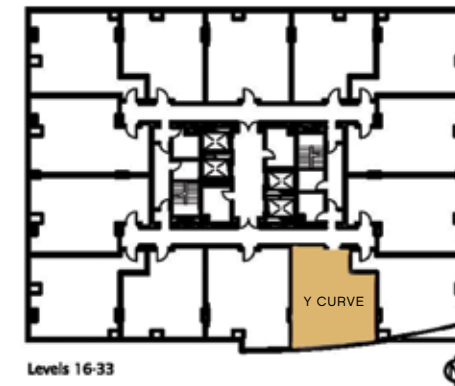

Y CURVE UNIT
813 SQUARE FEET