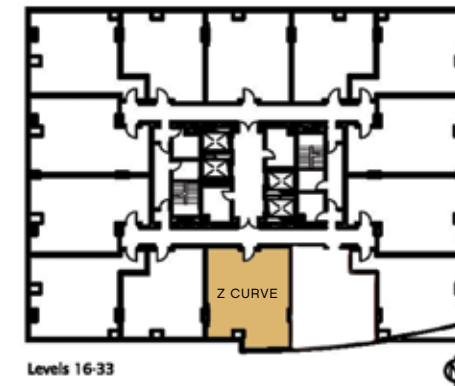

Z CURVE UNIT
904 SQUARE FEET