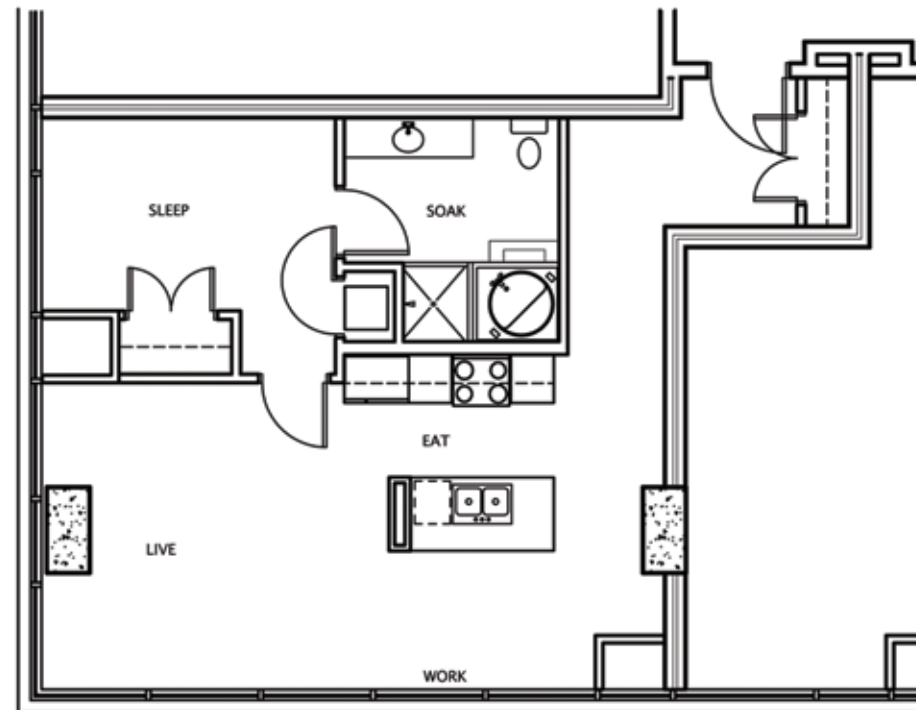

X UNIT
893 SQUARE FEET

In an effort to continuously improve our product design and construction, Stanhi, LLC reserves the right to modify features, specifications, plans and pricing without notice. This is not an offer to sell, or solicitation of offers to buy the condominium units in states where such offers of solicitation cannot be made. WARNING: THE CALIFORNIA DEPARTMENT OF REAL ESTATE HAS NOT INSPECTED, EXAMINED OR QUALIFIED THIS OFFERING.

To find your place at Stanhi, please contact us.
www.stanhi.com or 702-309-5985

Sales and Design Center 714 South Fourth Street Las Vegas, Nevada 89101