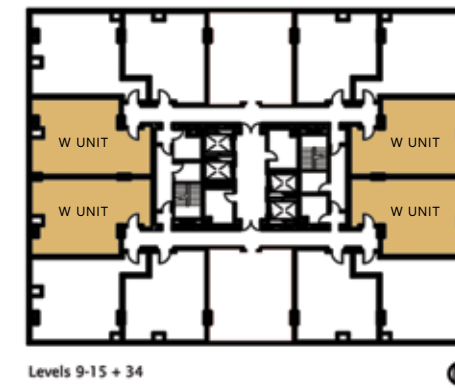

W UNIT
929 SQUARE FEET

In an effort to continuously improve our product design and construction, Stanhi, LLC reserves the right to modify features, specifications, plans and pricing without notice. This is not an offer to sell, or solicitation of offers to buy the condominium units in states where such offers of solicitation cannot be made. WARNING: THE CALIFORNIA DEPARTMENT OF REAL ESTATE HAS NOT INSPECTED, EXAMINED OR QUALIFIED THIS OFFERING.

To find your place at Stanhi, please contact us.
www.stanhi.com or 702-309-5985

Sales and Design Center 714 South Fourth Street Las Vegas, Nevada 89101