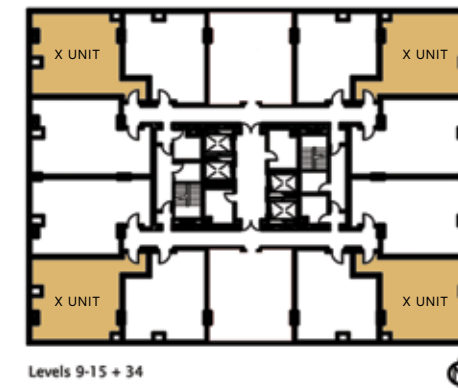

X UNIT
893 SQUARE FEET

In an effort to continuously improve our product design and construction, Stanhi, LLC reserves the right to modify features, specifications, plans and pricing without notice. This is not an offer to sell, or solicitation of offers to buy the condominium units in states where such offers of solicitation cannot be made. WARNING: THE CALIFORNIA DEPARTMENT OF REAL ESTATE HAS NOT INSPECTED, EXAMINED OR QUALIFIED THIS OFFERING.

To find your place at Stanhi, please contact us.
www.stanhi.com or 702-309-5985

Sales and Design Center 714 South Fourth Street Las Vegas, Nevada 89101