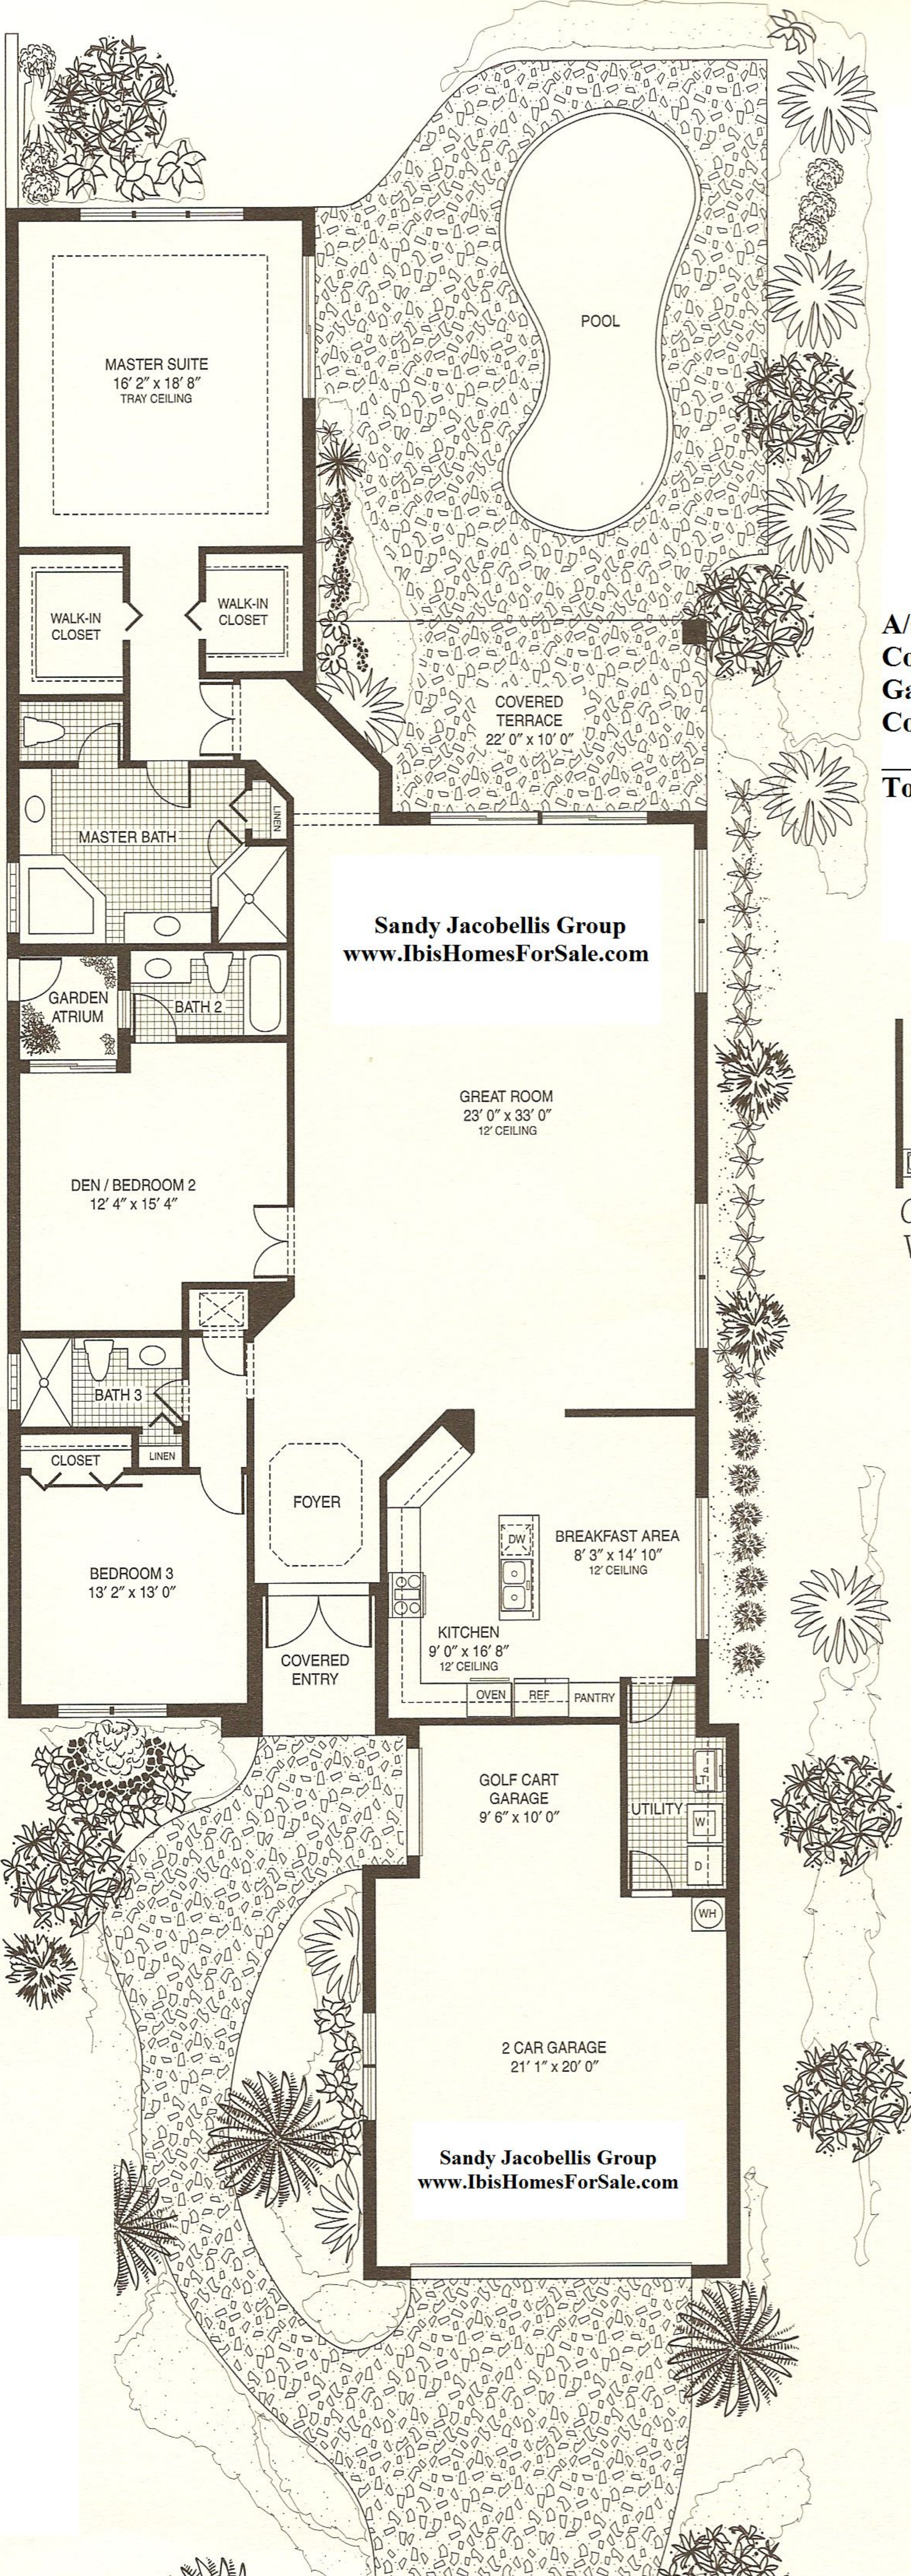

WINDSOR
3 Bedrooms, 3 Bathrooms

A/C Living Area	2,668 sq.ft.
Covered Patio	221 sq.ft.
Garage	588 sq.ft.
Covered Entry	52 sq.ft.
Total Area	3,529 sq.ft.

Sandy Jacobellis Group
www.IbisHomesForSale.com

Sandy Jacobellis Group
www.IbisHomesForSale.com

Optional Wet Bar

Optional Step Down Wet Bar