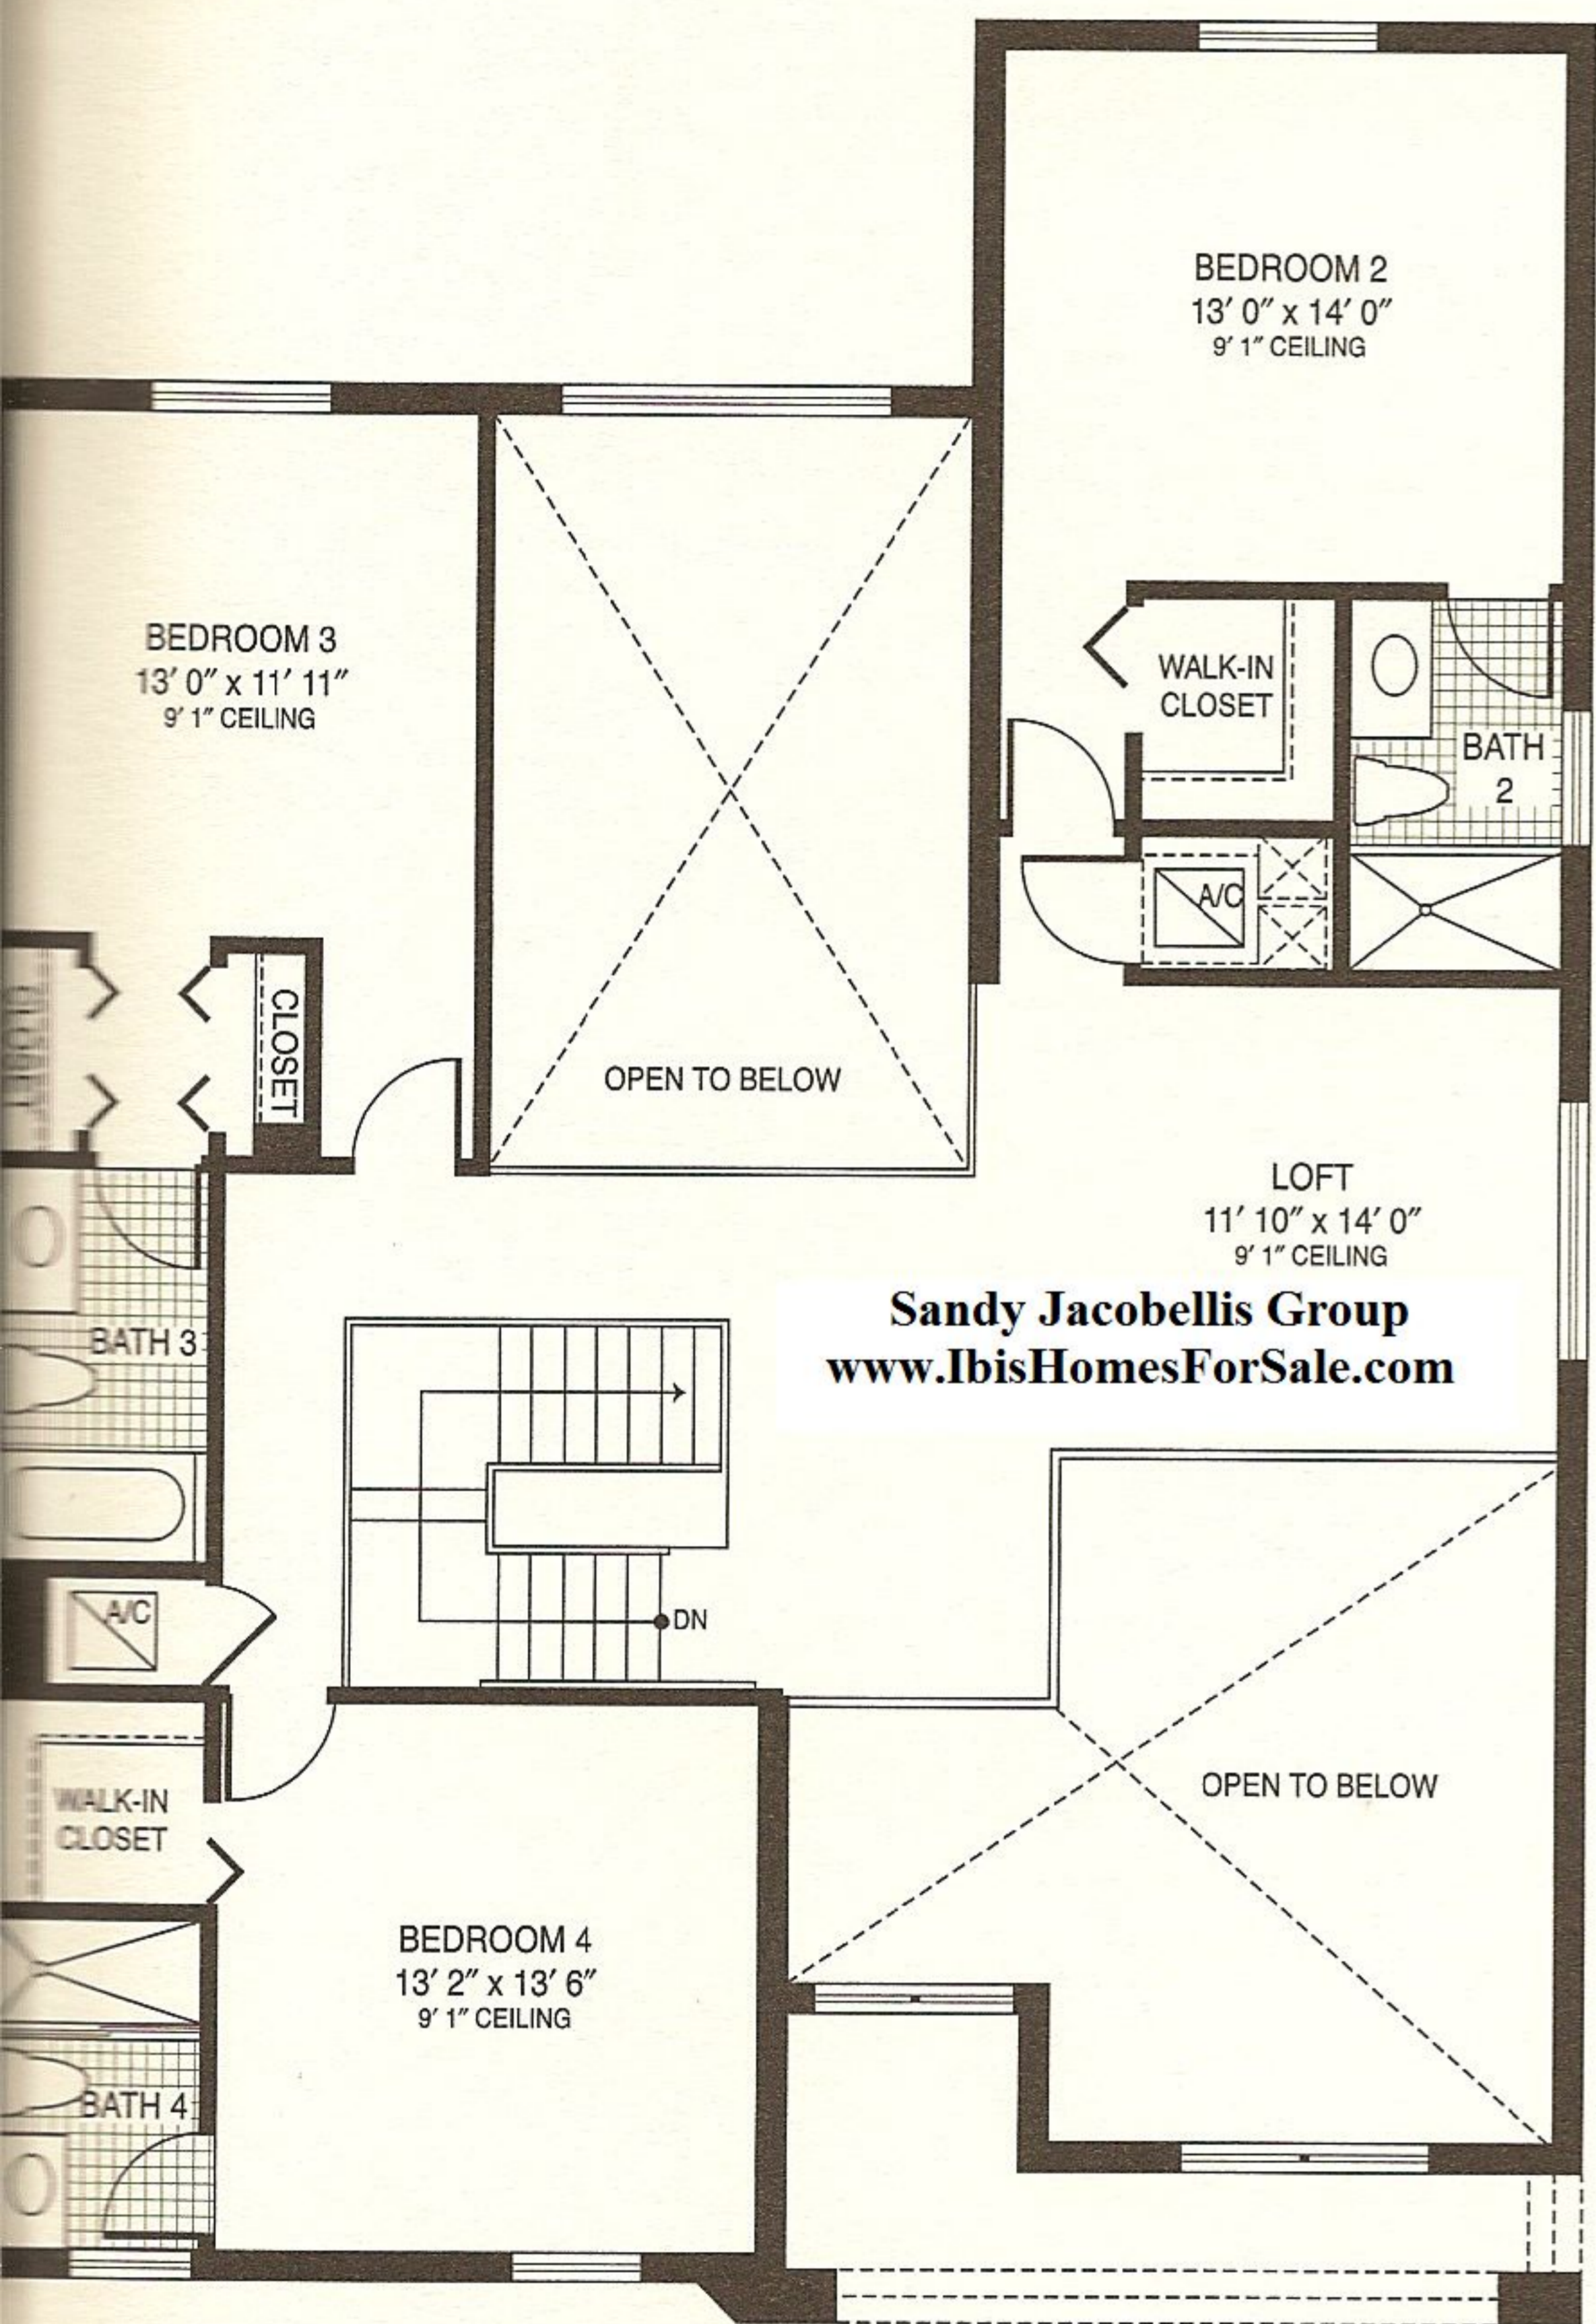

SEQUOIA II
5 Bedrooms Plus Library, 4.5 Bathrooms

1st Floor A/C Living Area	2,270 sq.ft.
2nd Floor A/C Living Area	1,461 sq.ft.
Total A/C Living Area	3,731 sq.ft.
Covered Patio	222 sq.ft.
Garage	571 sq.ft.
Covered Entry	97 sq.ft.
Total Area	4,621 sq.ft.

2nd floor

1st floor