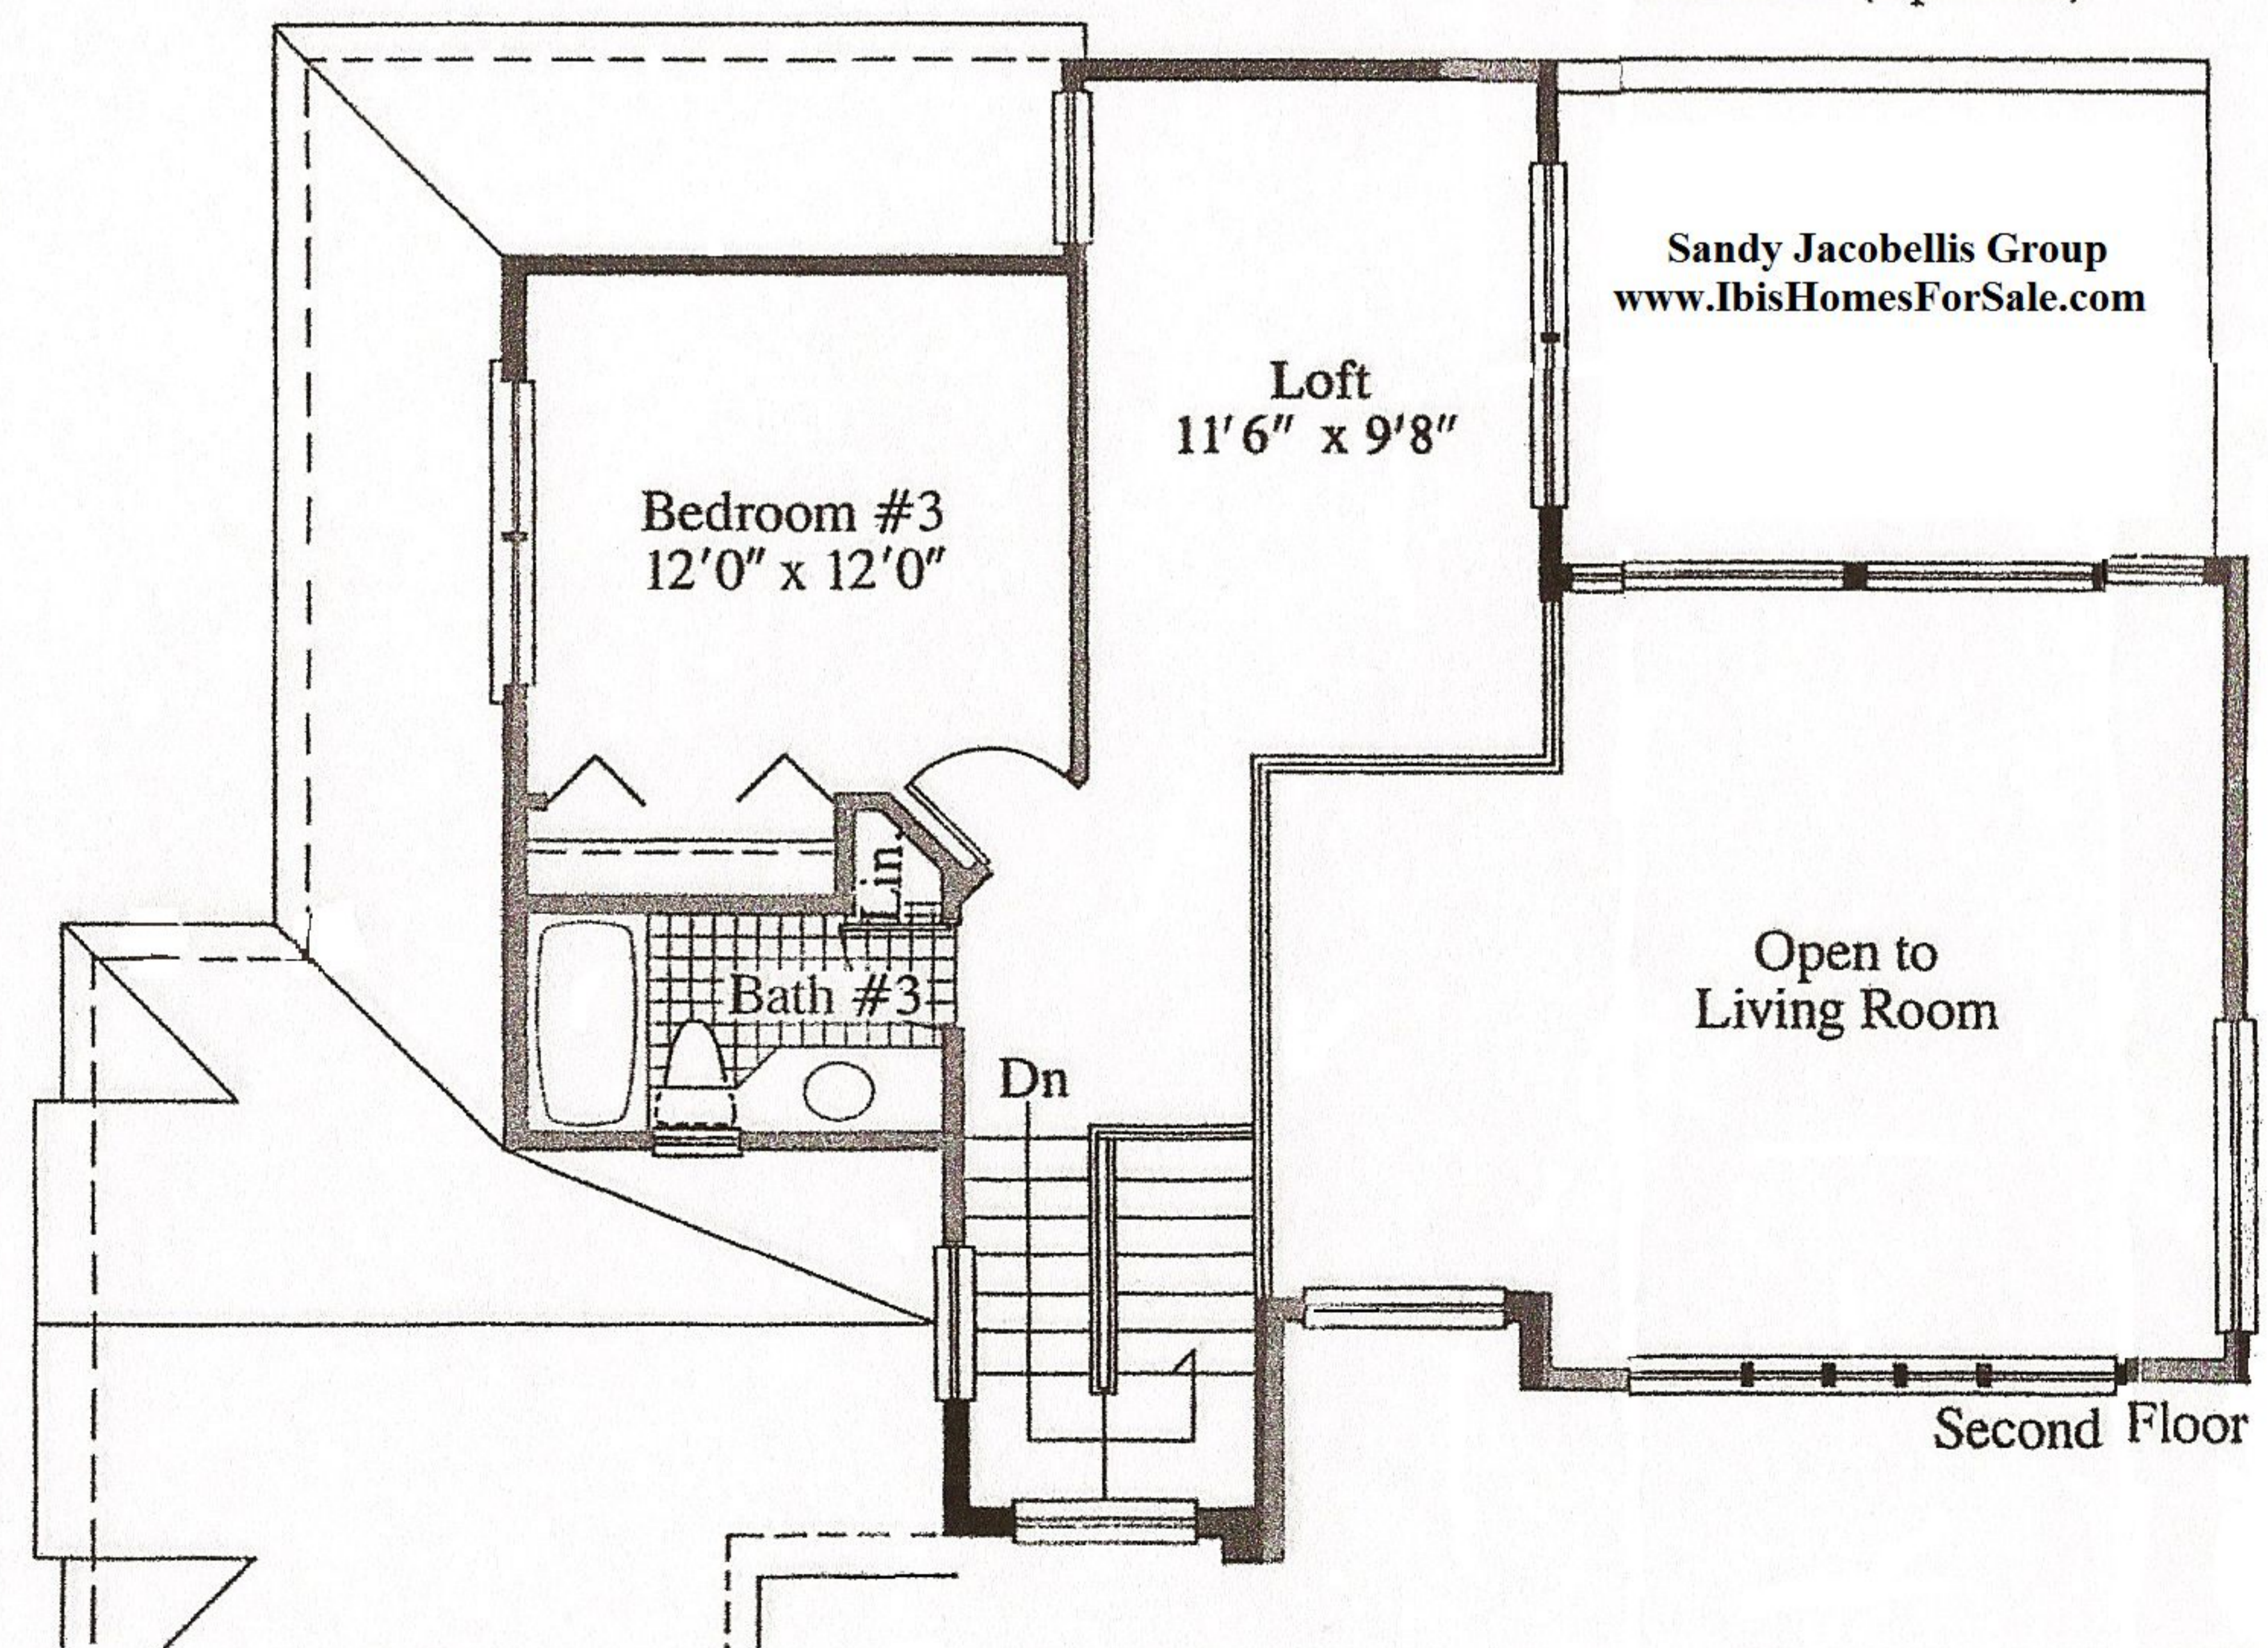

Sandy Jacobellis Group  
www.IbisHomesForSale.com

Fountain (Optional)

Sandy Jacobellis Group  
www.IbisHomesForSale.com

**ROSEWOOD**

Air Conditioned Space	2,598 sq.ft.
Covered Veranda	139 sq.ft.
Covered Entry	38 sq.ft.
Garage	433 sq.ft.
<b>Total</b>	<b>3,208 sq.ft.</b>