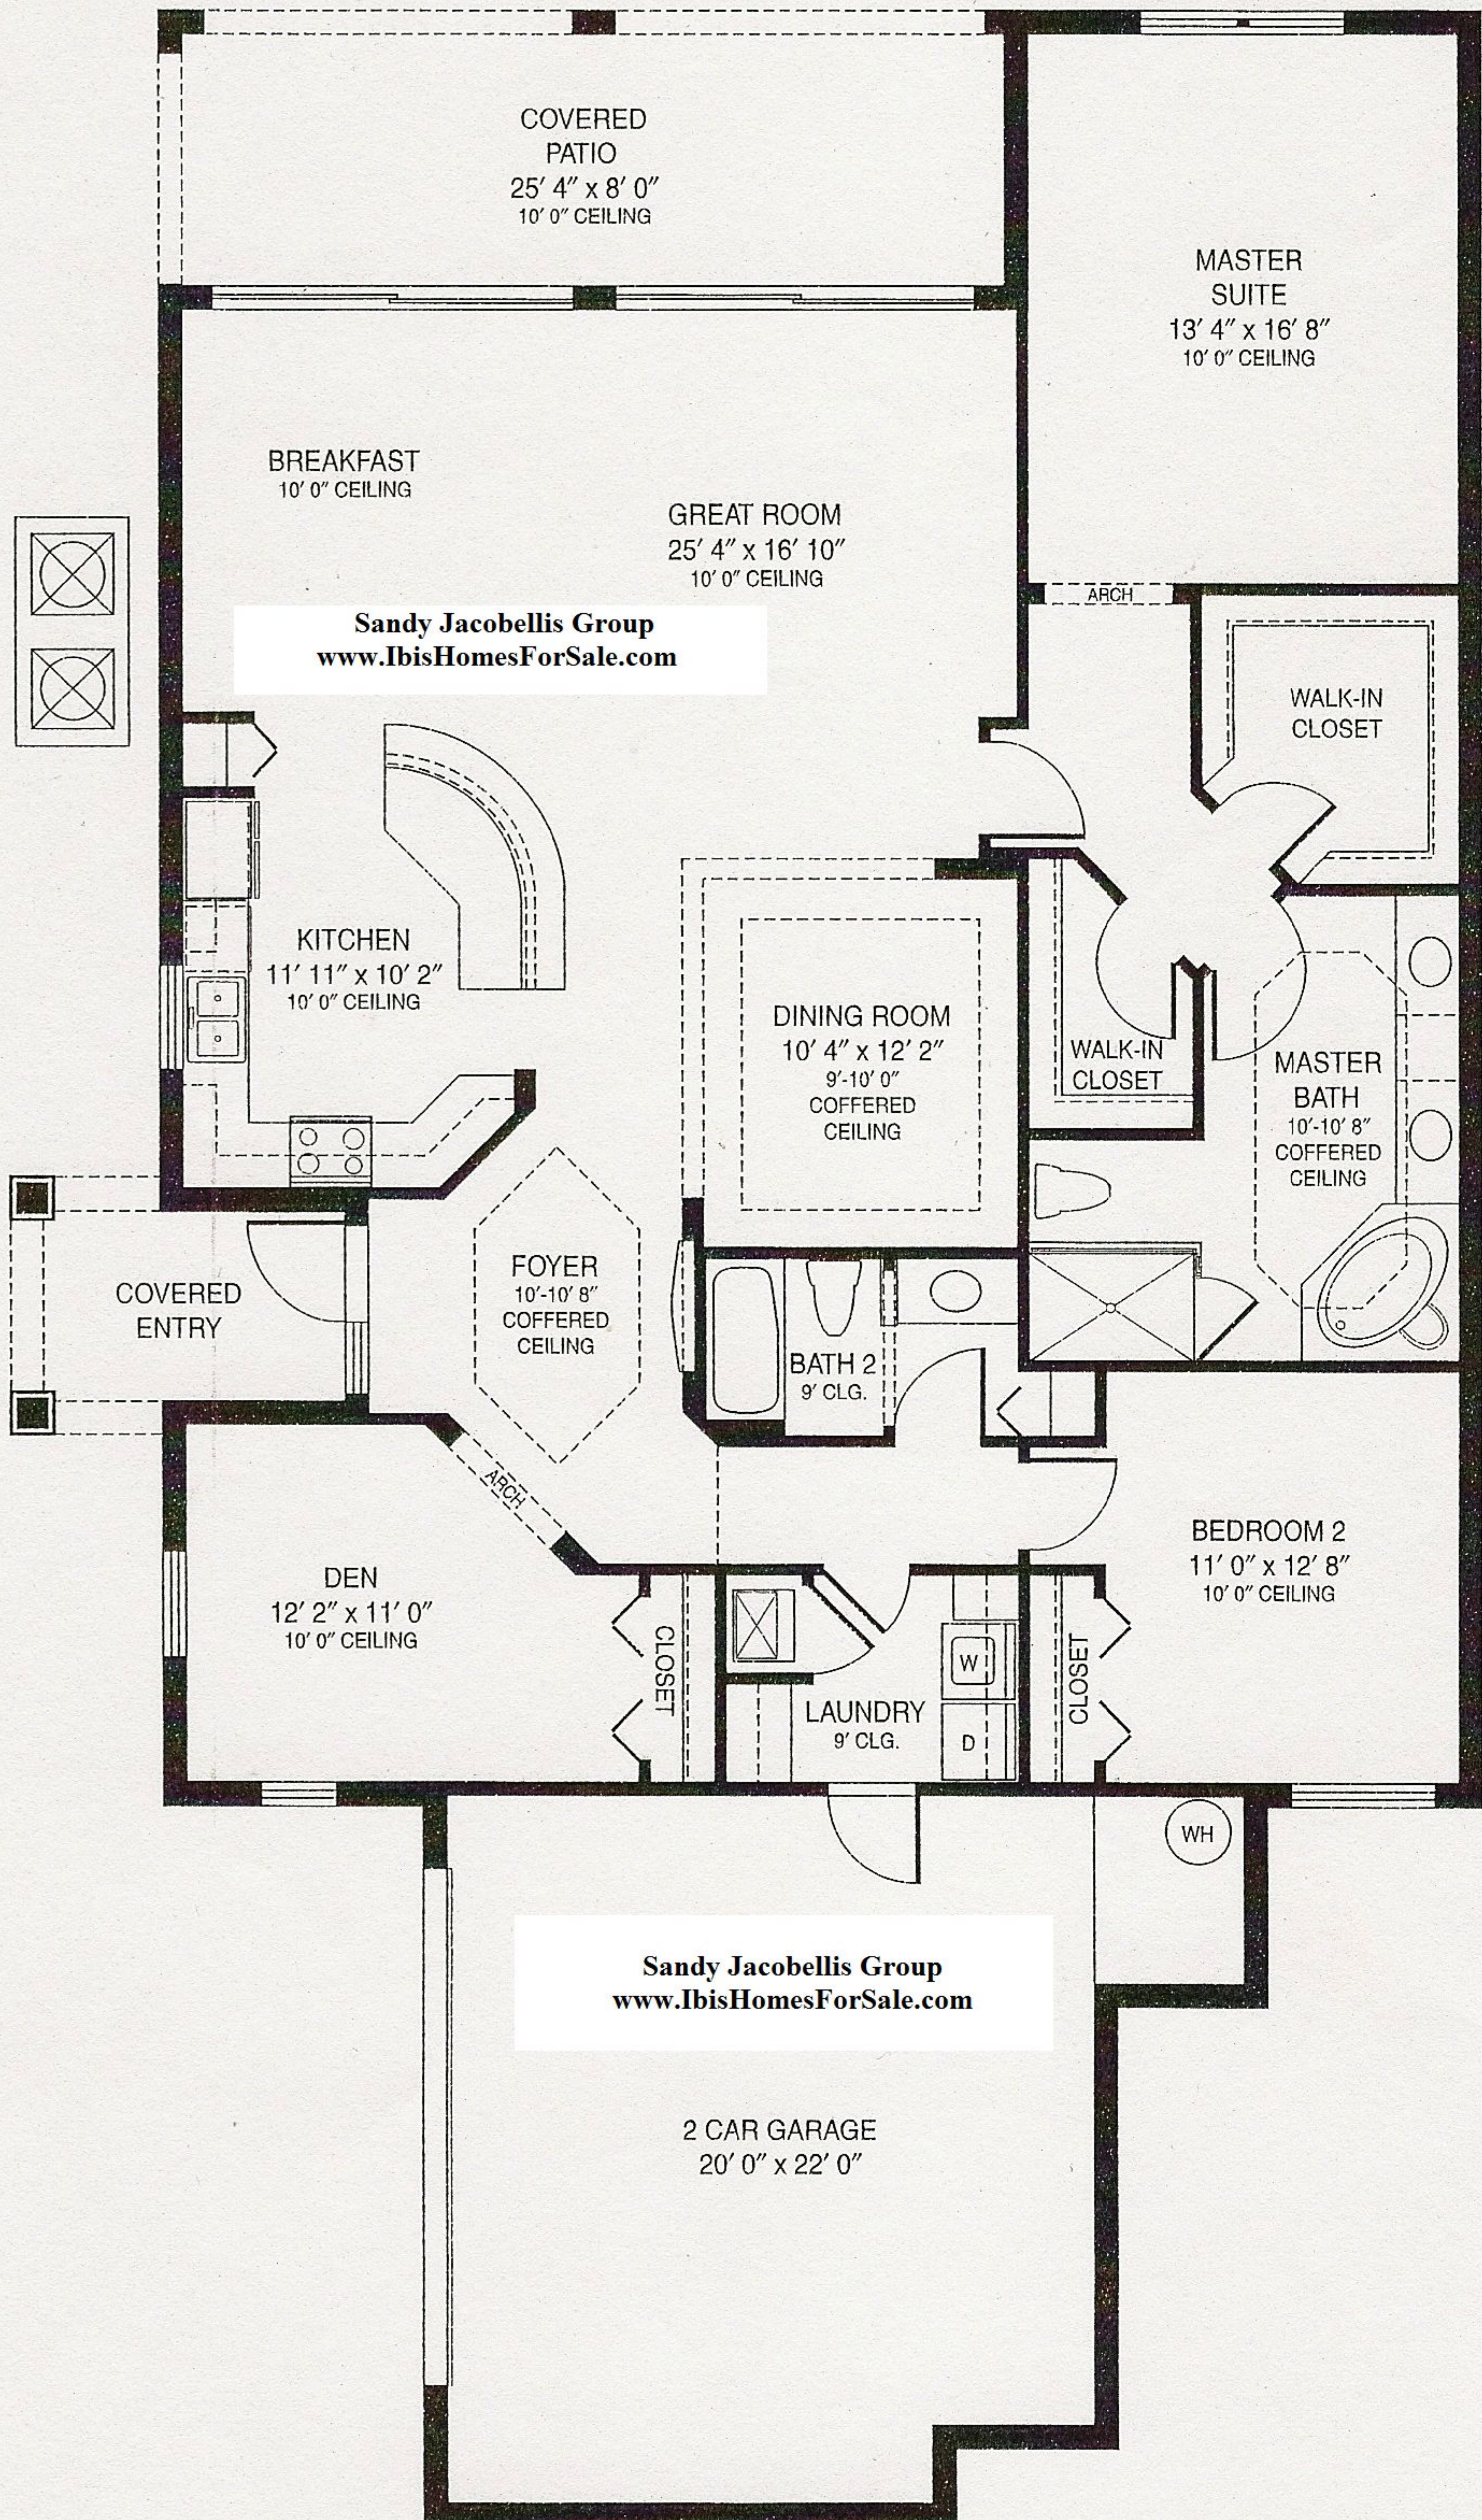

SEDONA

2 Bedrooms, plus Den, 2 Baths

Living Area	1,964 sq.ft.
Covered Entry	71 sq.ft.
Covered Patio	227 sq.ft.
Garage	497 sq.ft.
Total Area	2,759 sq.ft.