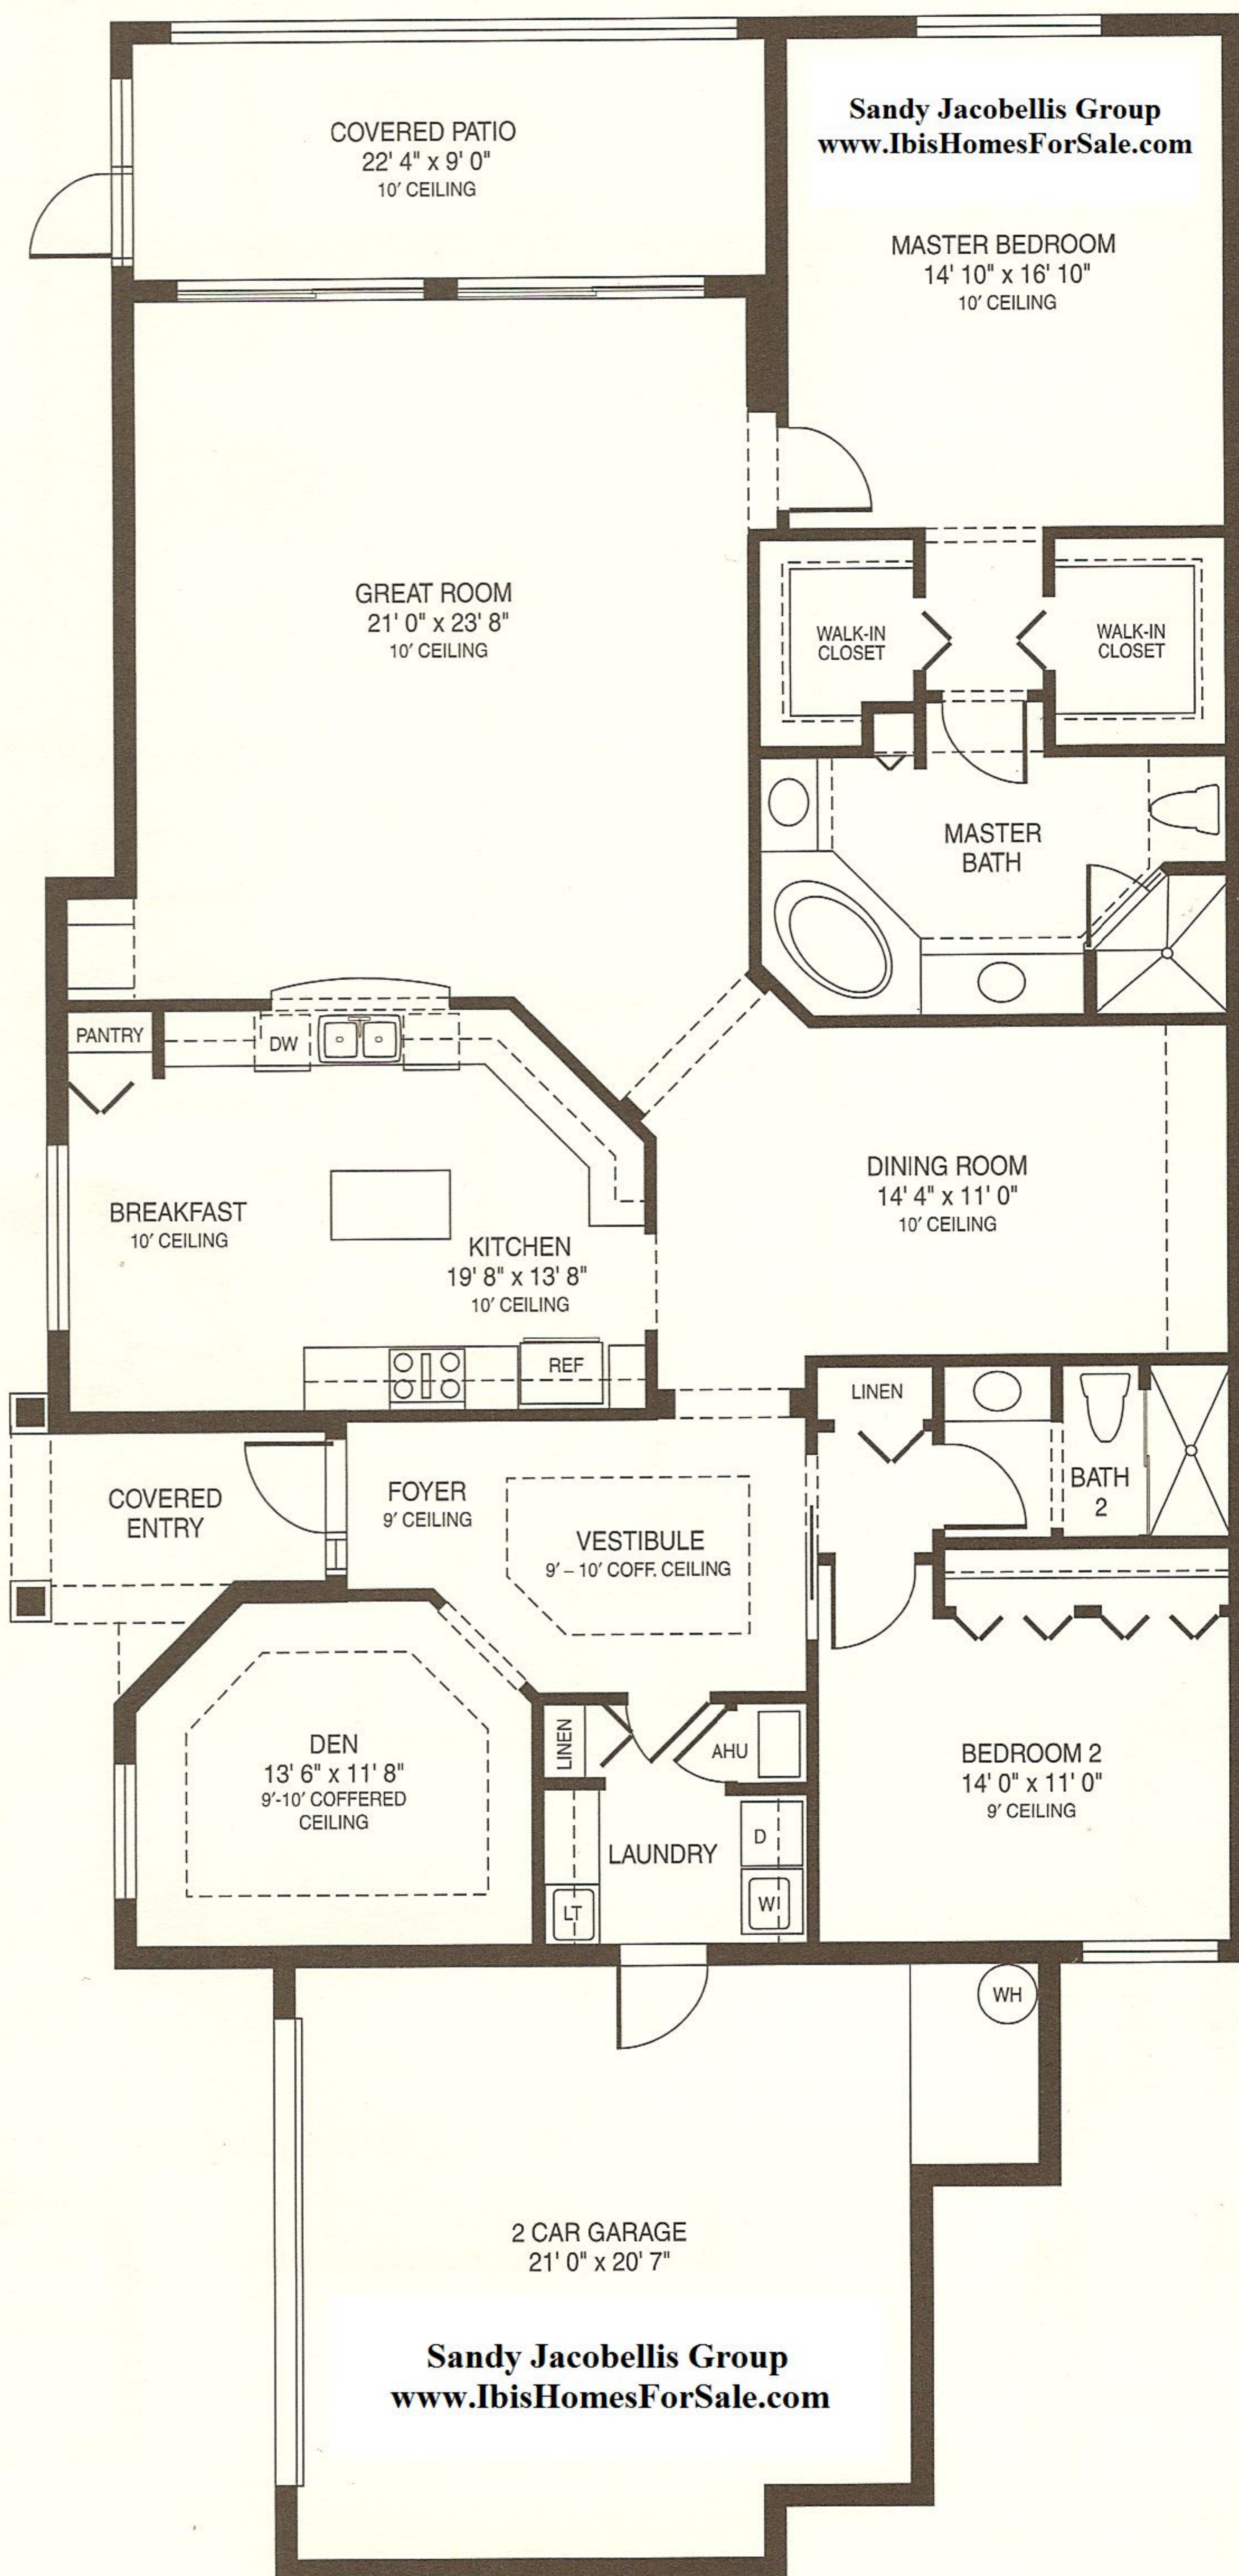

# SANTA BARBARA

2 Bedrooms, plus Den, 2 Baths

Ground Floor	2,356 sq. ft.
Covered Entry	59 sq. ft.
Covered Patio	201 sq. ft.
Garage	466 sq. ft.
<b>Total Area</b>	<b>3,082 sq. ft.</b>