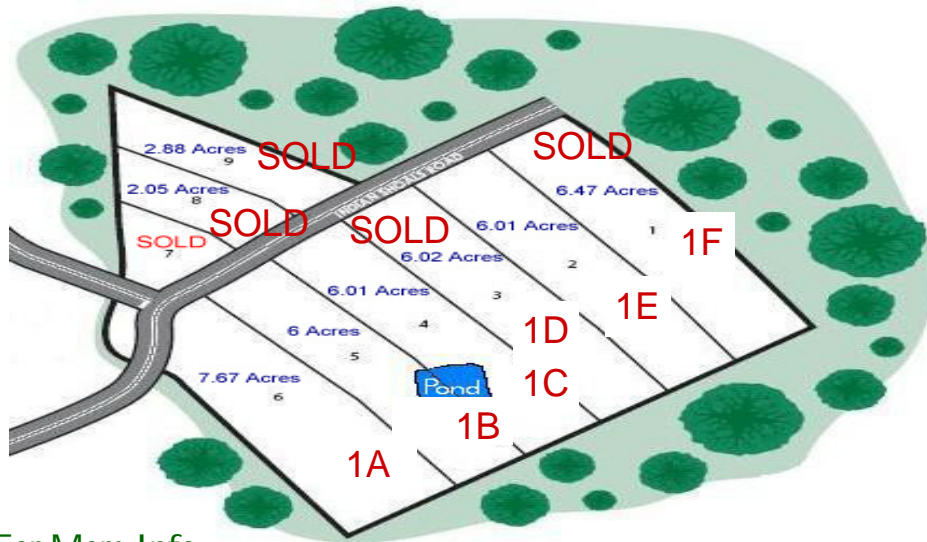

Bring Your Plans & Your Builder!  
 Build Your Dream Home On One of these 4 Remaining  
 Estate Lots in Gwinnett County!

For More Info:  
 Contact  
 Rosemarie Lummert  
 City Realty  
 404-597-9500

Lot #	Acres	Price
Lot 1A	7.666 Acres	\$249,900
Lot 1B	Approx 4+ Acres	\$149,900
Lot 1C	Approx 8+ Acres	\$249,900
Lot 1E	6.009 Acres	\$199,900

Directions: From Hwy 316E turn right on Harbins Road, turn right on Bold Springs Road, turn left on Indian Shoals Road. Lots on the right side of the road

Information contained herein is subject to errors, omissions, changes or withdrawal without notice.