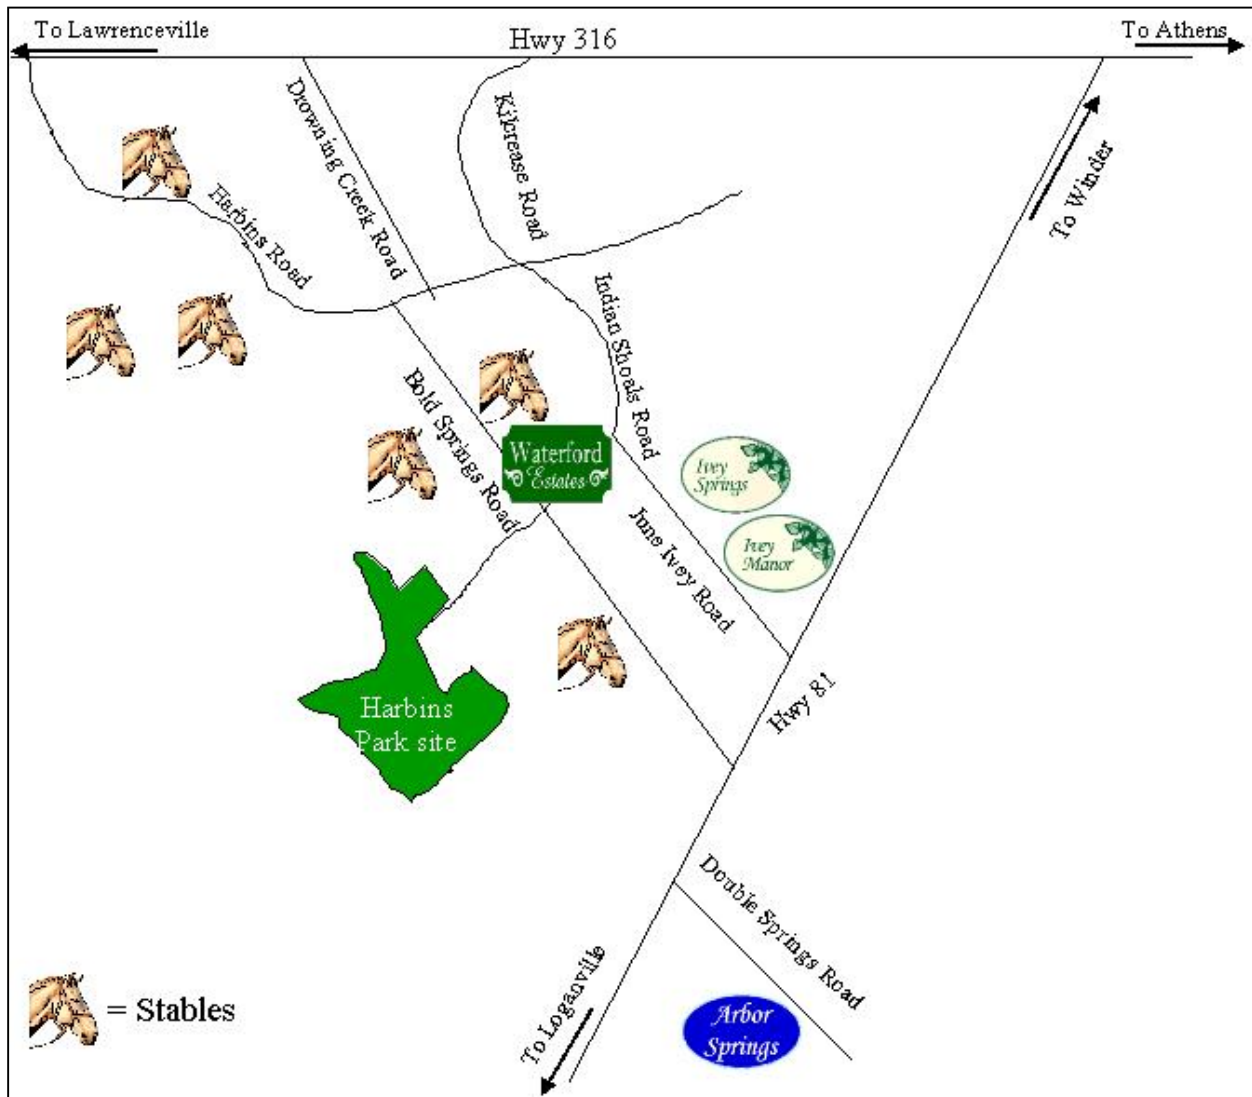

# Equestrian Active Area of Gwinnett County

## Stables in the Area

- Shady Acres—1mile
- Horse Heaven Ranch—1mile
- Little Acres Farm—1mile
- Big Sky Farm—2miles
- Star Light Farm—4.5miles
- B&G Farms—5miles
- Jackpot Stables—5miles
- Red Eagle Farms—5.5miles

## Equestrian Trails

- Tribble Mill Park—10miles
- Proposed Harbins Park—2miles