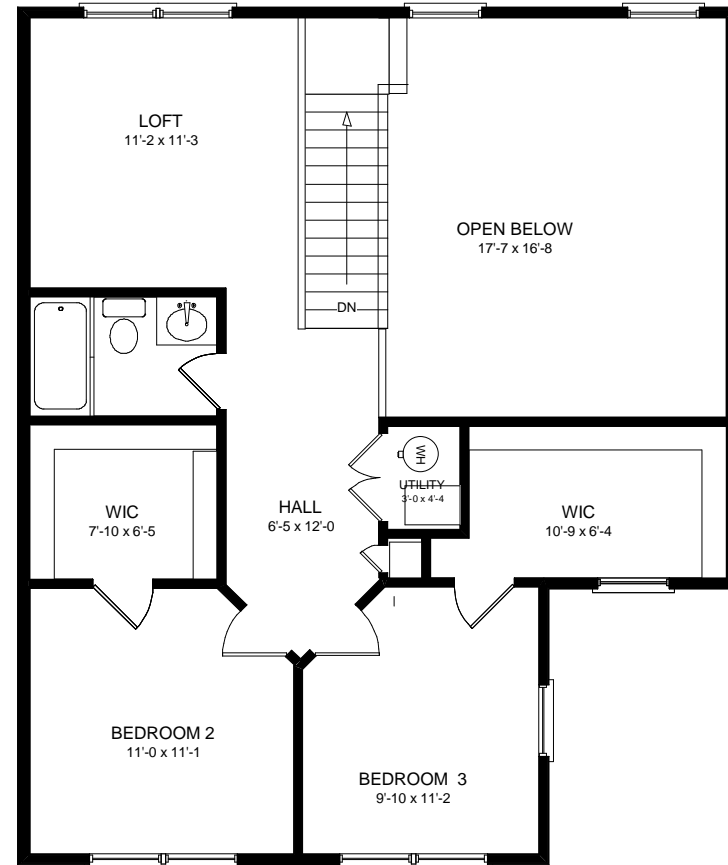

The Topaz-W

Living Area 1684 SF [approx]

First Floor

Living Area 1159 SF [approx]

Second Floor

Living Area 525 SF [approx]