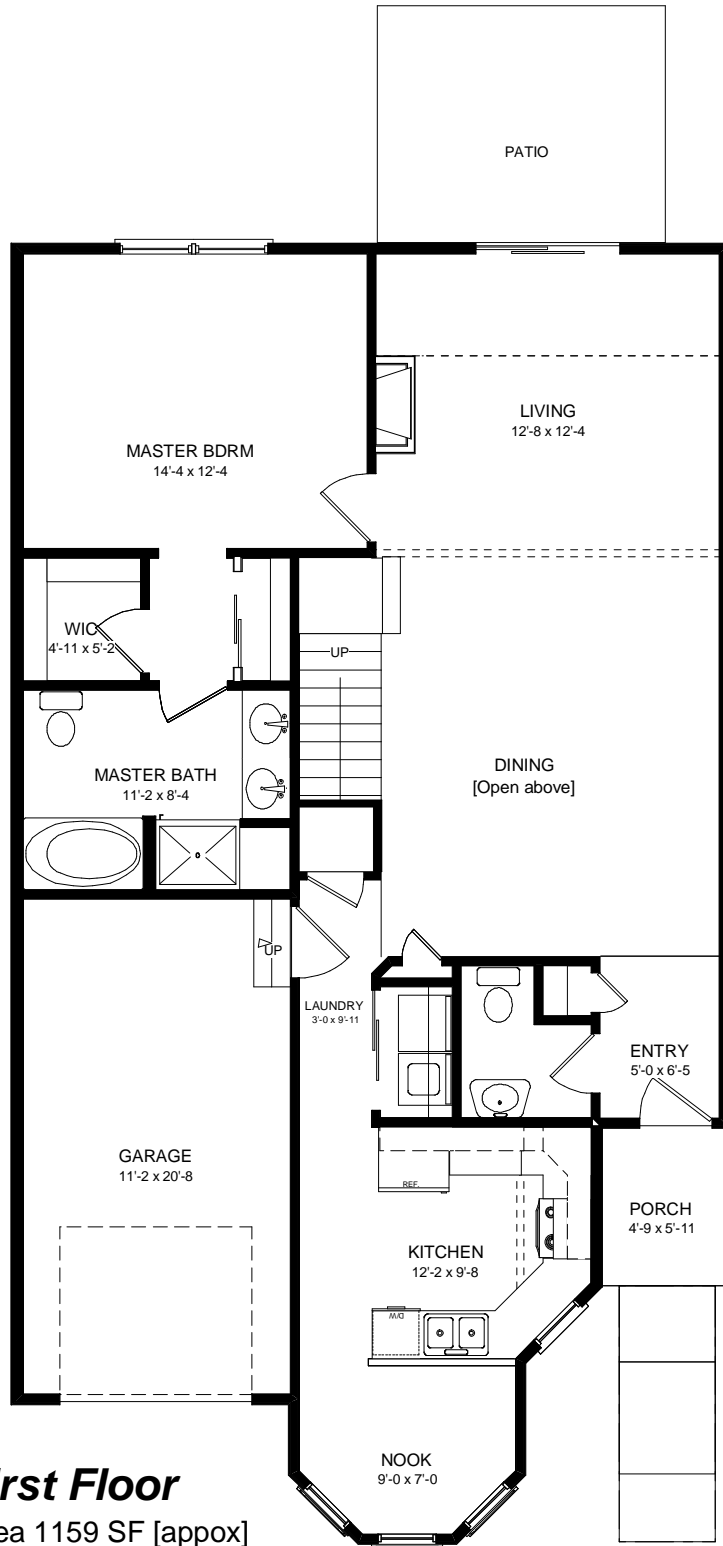

The Topaz-W

Living Area 1684 SF [approx]

First Floor

Living Area 1159 SF [approx]

Second Floor

Living Area 525 SF [approx]