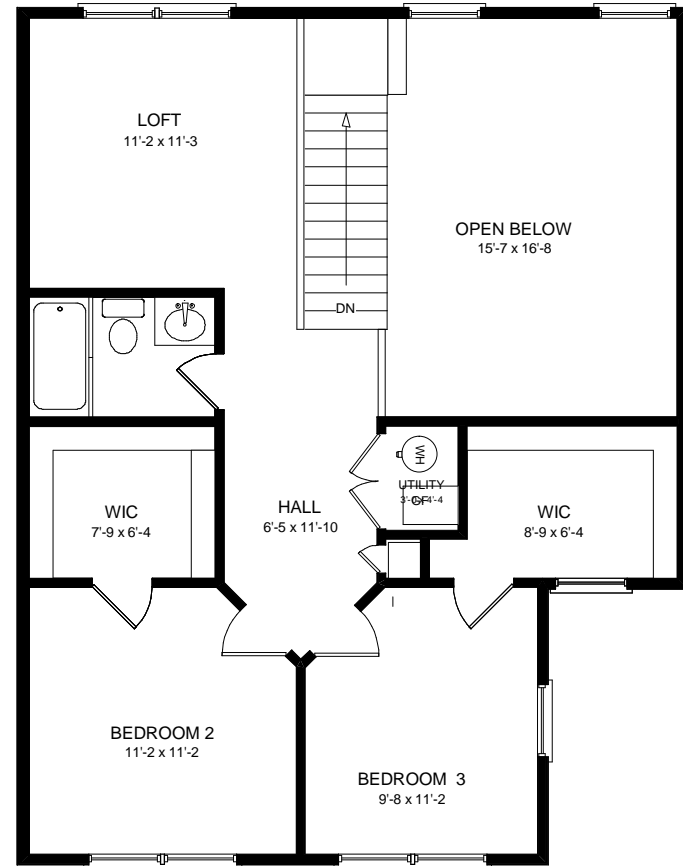

First Floor
Living Area 1079 SF [approx]

The Topaz-N
Living Area 1591 SF [approx]

Second Floor
Living Area 512 SF [approx]