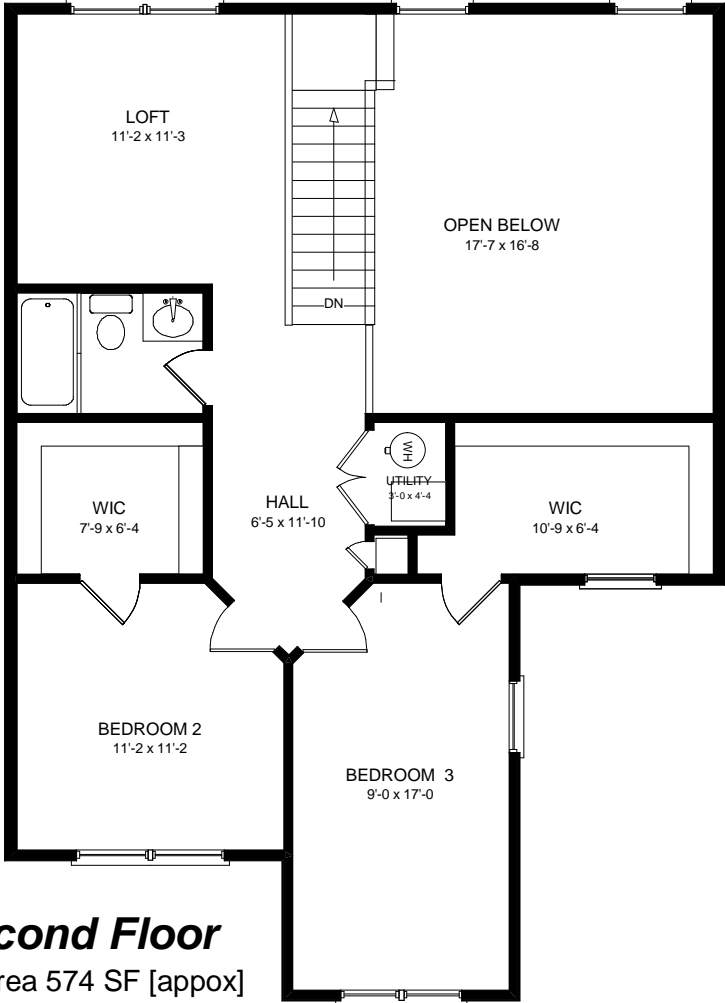

# The Sapphire-W

Living Area 1741 SF [approx]

## First Floor

Living Area 1167 SF [approx]

## Second Floor

Living Area 574 SF [approx]