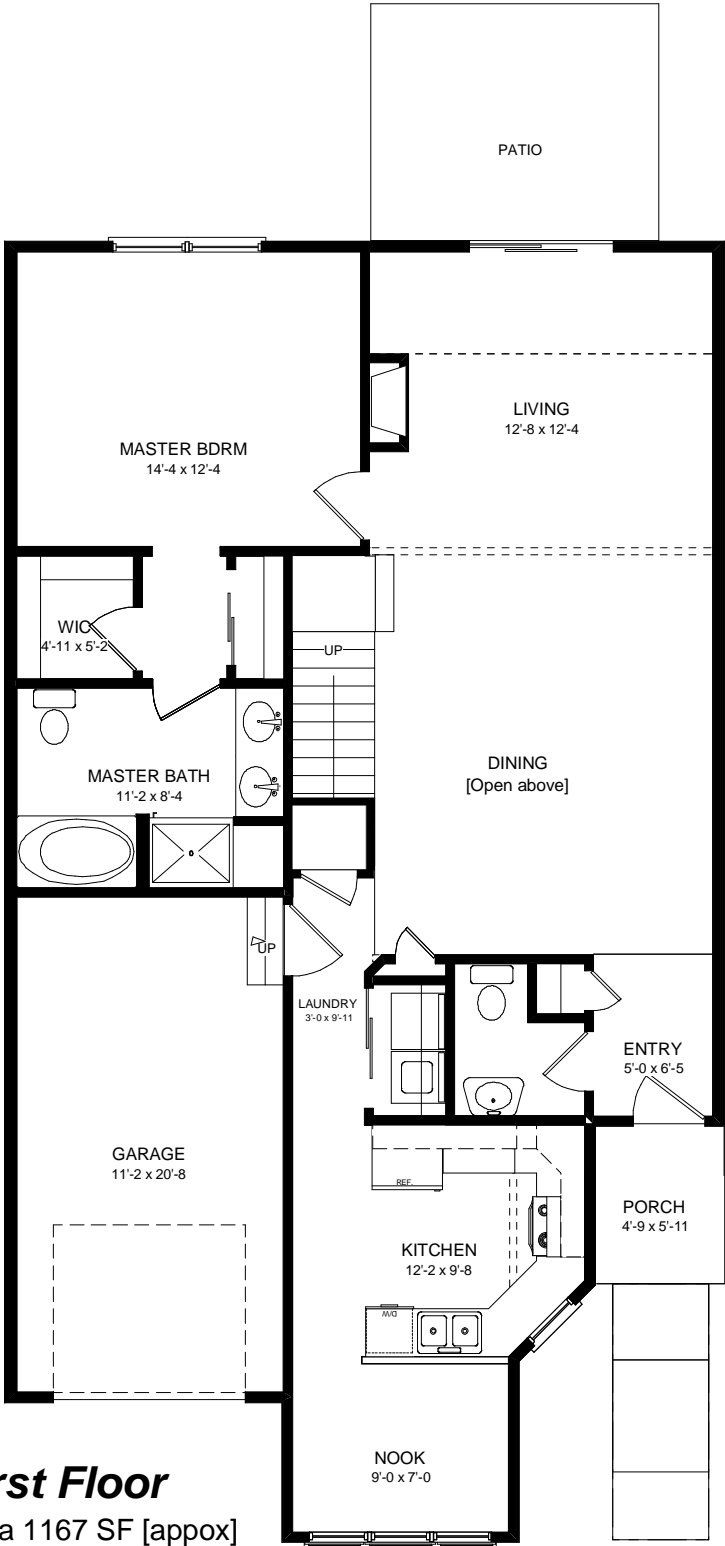

# The Sapphire-W

Living Area 1741 SF [approx]

## First Floor

Living Area 1167 SF [approx]

## Second Floor

Living Area 574 SF [approx]