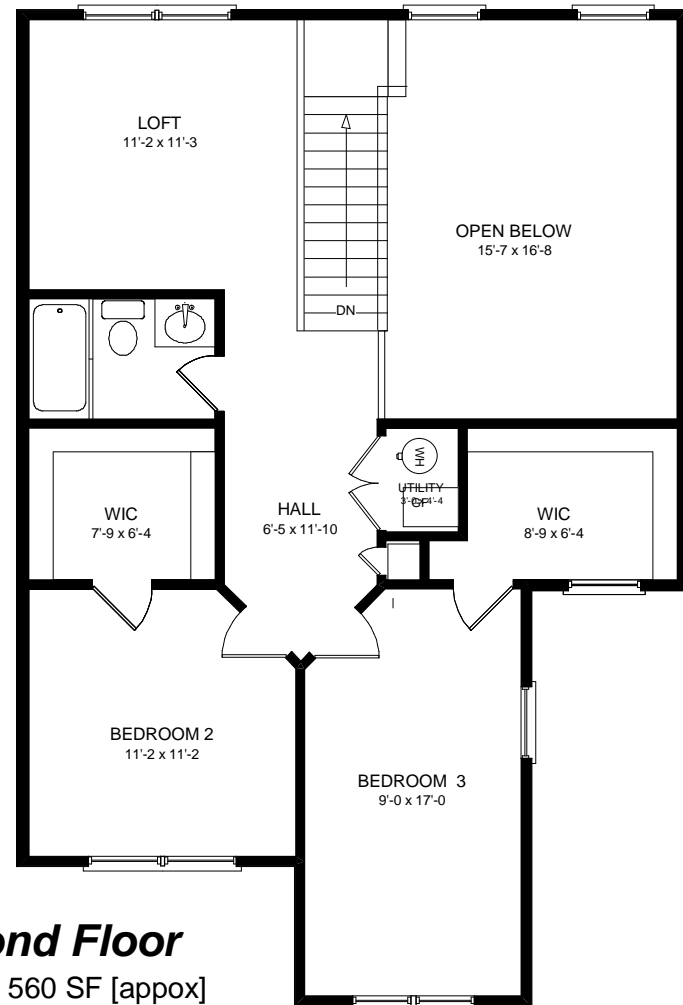

**First Floor**  
Living Area 1087 SF [approx]

**The Sapphire-N**  
Living Area 1647 SF [approx]

**Second Floor**  
Living Area 560 SF [approx]