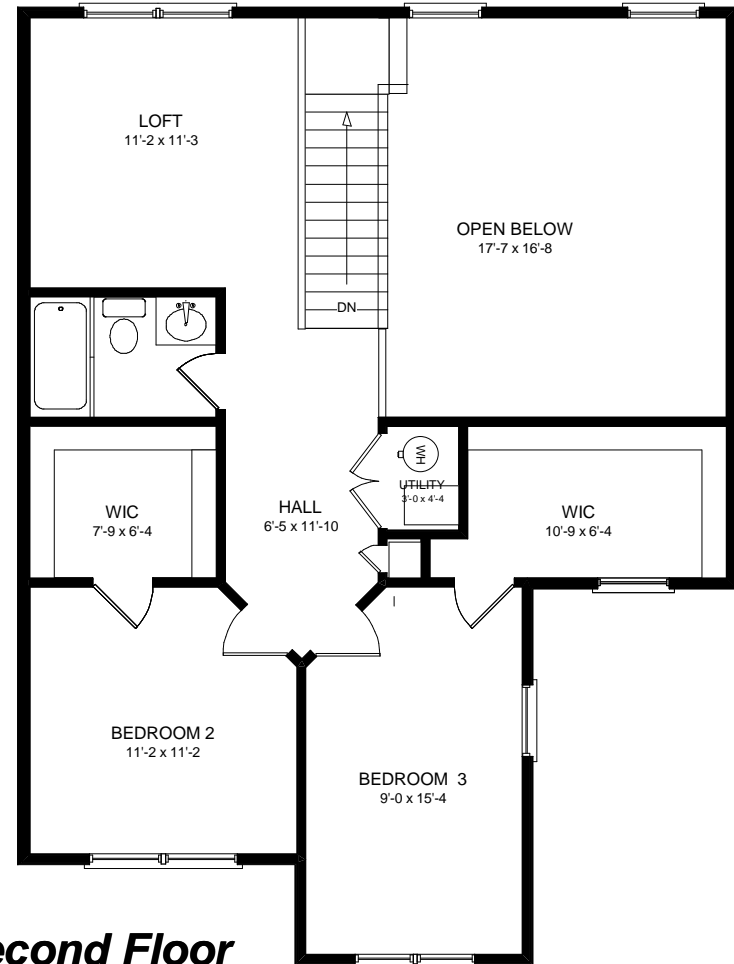

# The Ruby-W

Living Area 1718 SF [approx]

## First Floor

Living Area 1160 SF [approx]

## Second Floor

Living Area 558 SF [approx]