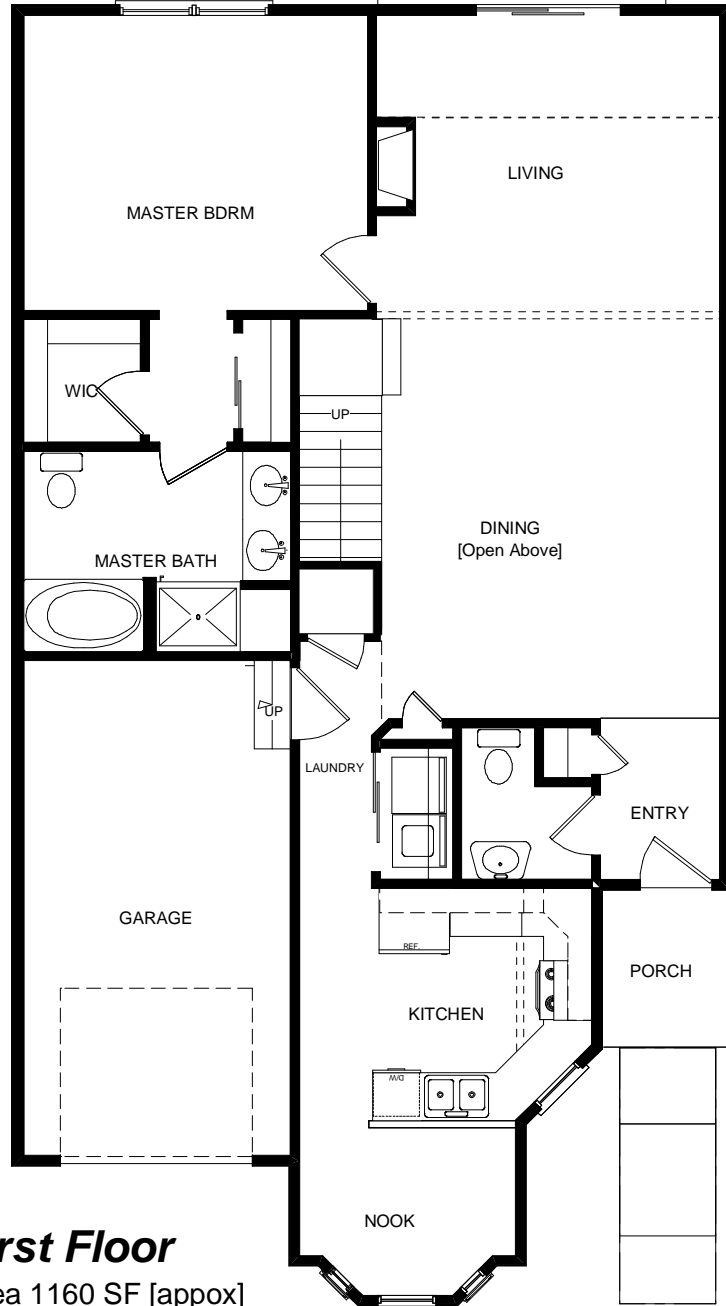

# The Ruby-W

Living Area 1718 SF [approx]

## First Floor

Living Area 1160 SF [approx]

## Second Floor

Living Area 558 SF [approx]