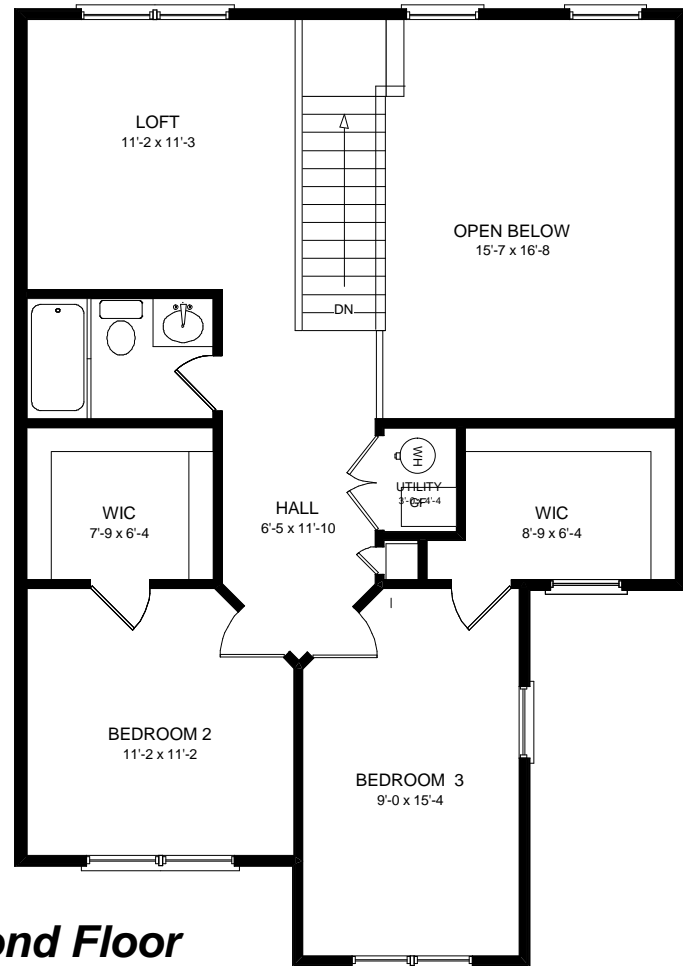

First Floor
Living Area 1080 SF [approx]

The Ruby-N
Living Area 1624 SF [approx]

Second Floor
Living Area 544 SF [approx]