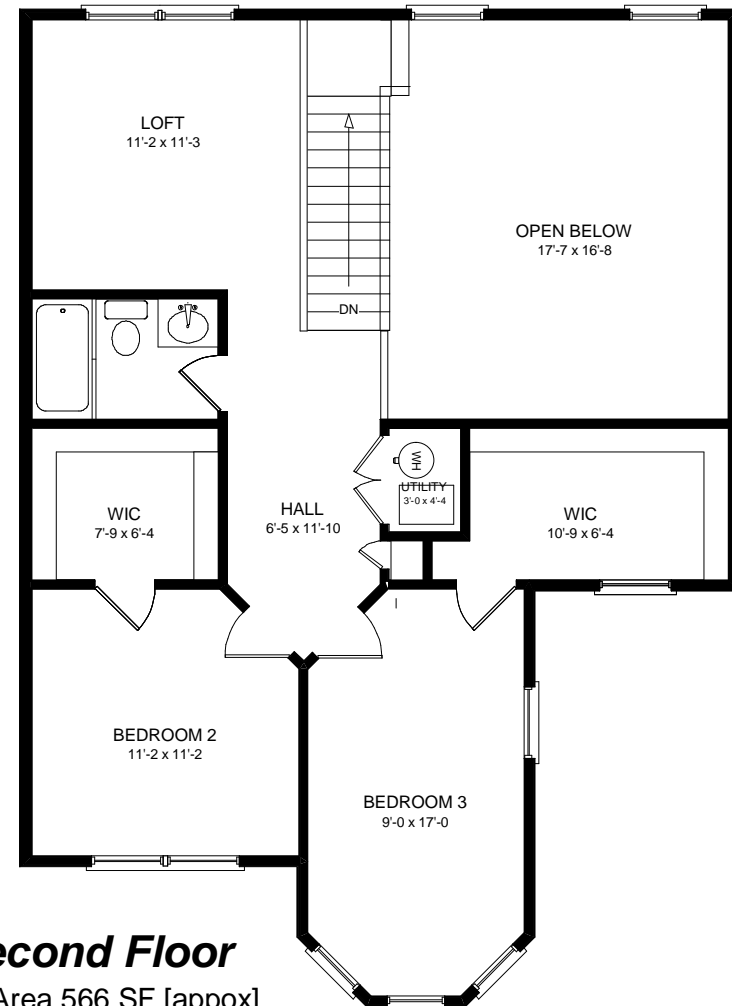

The Alabaster-W

Living Area 1725 SF [approx]

First Floor

Living Area 1159 SF [approx]

Second Floor

Living Area 566 SF [approx]