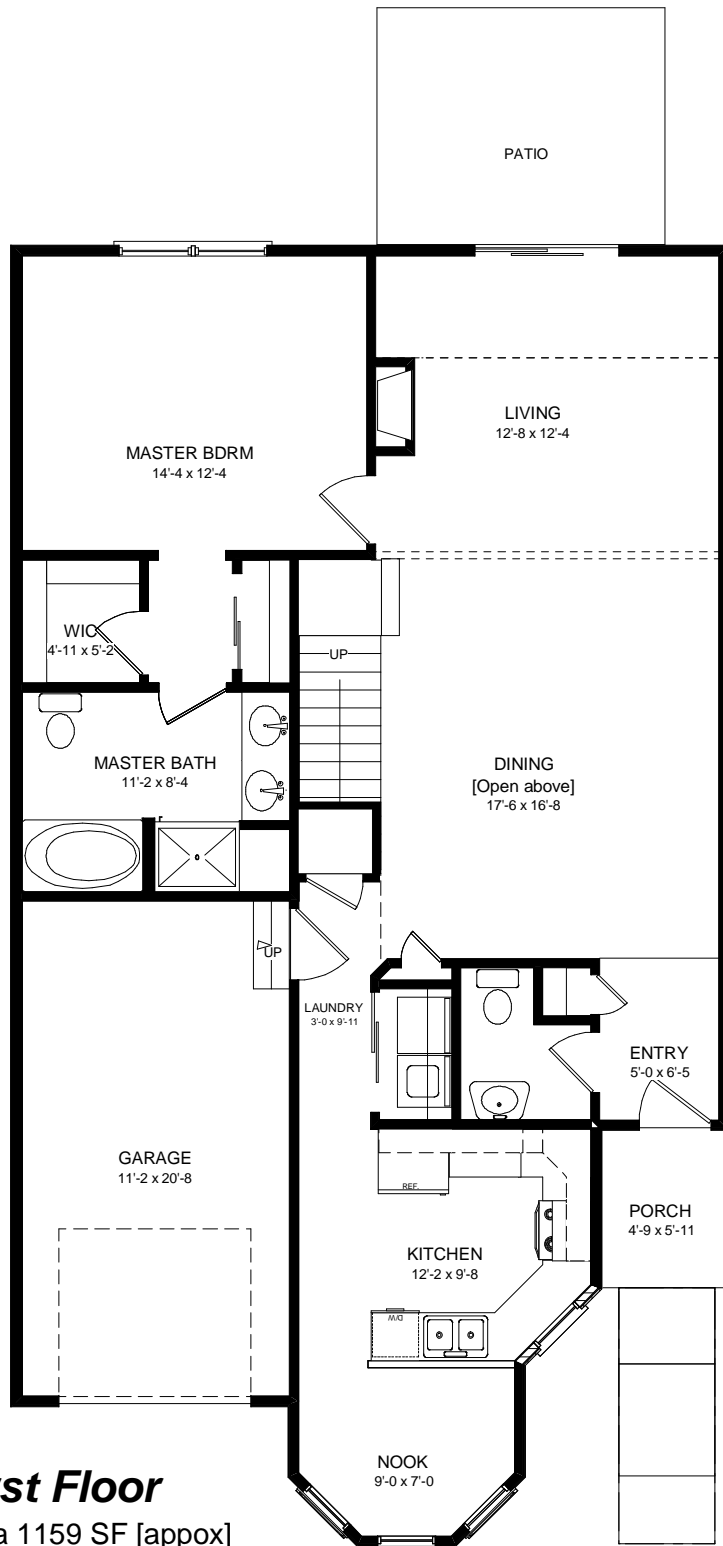

The Alabaster-W

Living Area 1725 SF [approx]

First Floor

Living Area 1159 SF [approx]

Second Floor

Living Area 566 SF [approx]