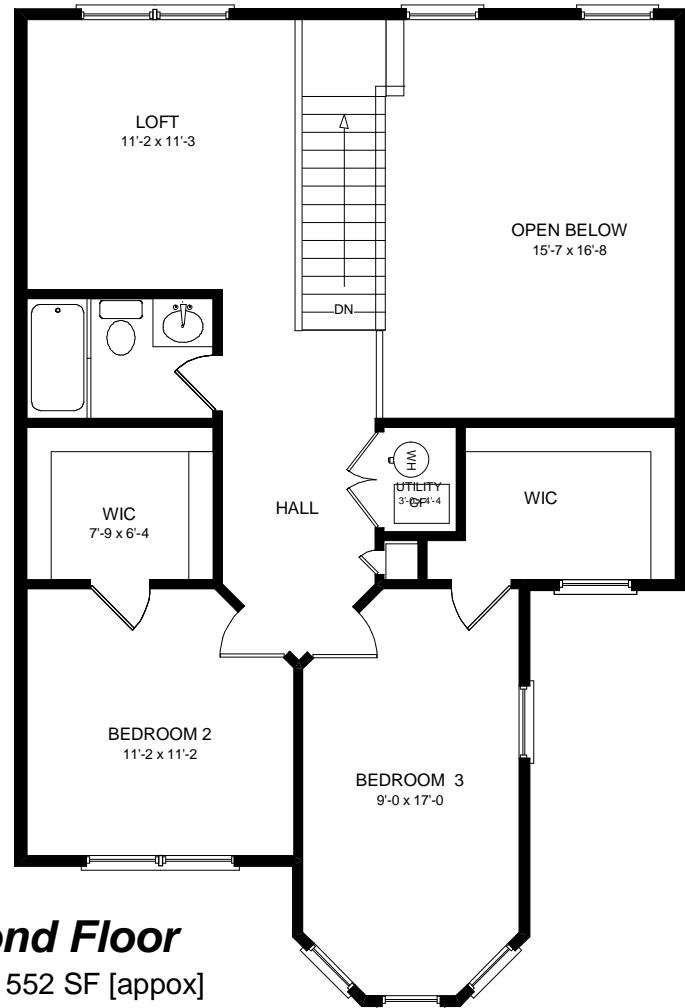

First Floor
Living Area 1085 SF [approx]

The Alabaster-N

Living Area 1637 SF [approx]

Second Floor
Living Area 552 SF [approx]