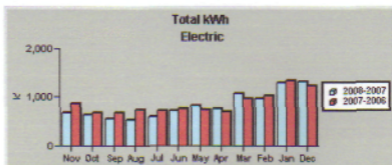

REAL ESTATE AGENT'S CORNER - USAGE HISTORY

Real Estate Agent Name: Bruce Lay

 Property Address: 206 S 6TH ST
LIVINGSTON MT 59047-3023

NorthWestern Home

 Energy Account Access
Real Estate Agent's
Corner

- Logout
- Select Property Address
- Change User Profile
- Contact Us

The tables below show your energy usage for the past 24 months. This information may be useful as you look for opportunities to save energy or when you compare offers of energy suppliers. These figures do not include usage for area lighting or other unmetered services.