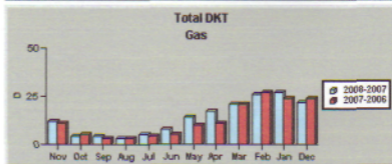

REAL ESTATE AGENT'S CORNER - USAGE HISTORY

Real Estate Agent Name: Bruce Lay

 Property Address: 206 S 6TH ST
LIVINGSTON MT 59047-3023

NorthWestern Home

 Energy Account Access
Real Estate Agent's
Corner

- Logout
- Select Property Address
- Change User Profile
- Contact Us

The tables below show your energy usage for the past 24 months. This information may be useful as you look for opportunities to save energy or when you compare offers of energy suppliers. These figures do not include usage for area lighting or other unmetered services.