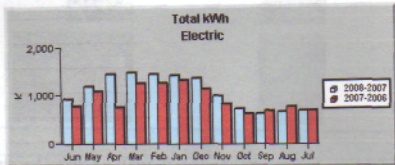

REAL ESTATE AGENT'S CORNER - USAGE HISTORY

Real Estate Agent Name: Bruce Lay
Property Address: 96 CANYON VIEW DR
 LIVINGSTON MT 59047-0000

NorthWestern Home

Energy Account Access
 Real Estate Agent's
 Corner

- Logout
- Select Property Address
- Change User Profile
- Contact Us

The tables below show your energy usage for the past 24 months. This information may be useful as you look for opportunities to save energy or when you compare offers of energy suppliers. These figures do not include usage for area lighting or other unmetered services.

Year	2008						2007					
	Month	Jun	May	Apr	Mar	Feb	Jan	Dec	Nov	Oct	Sep	Aug
Electric												
Usage (KWh)	923	1,188	1,446	1,488	1,437	1,425	1,367	982	718	622	658	672
\$ Billed	97	123	145	148	142	139	132	98	72	63	66	70
No. Days	33	30	30	28	31	29	31	31	29	30	31	31
Year	2007						2006					
	Month	Jun	May	Apr	Mar	Feb	Jan	Dec	Nov	Oct	Sep	Aug
Electric												
Usage (KWh)	777	1,064	760	1,267	1,253	1,326	1,137	828	621	681	765	678
\$ Billed	79	105	75	120	116	121	103	76	59	62	67	59
No. Days	29	32	29	29	28	33	31	28	28	34	29	34