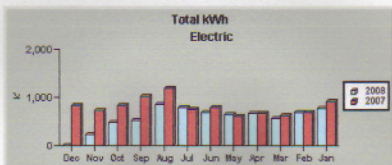

**REAL ESTATE AGENT'S CORNER - USAGE HISTORY**

**Real Estate Agent Name:** Bruce Lay

**Property Address:** 1320 WINEGLASS LN  
LIVINGSTON MT 59047

NorthWestern Home

Energy Account Access  
Real Estate Agent's  
Corner

- Logout
- Select Property Address
- Change User Profile
- Contact Us

The tables below show your energy usage for the past 24 months. This information may be useful as you look for opportunities to save energy or when you compare offers of energy suppliers. These figures do not include usage for area lighting or other unmetered services.