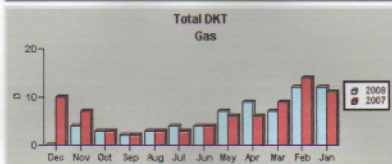

**REAL ESTATE AGENT'S CORNER - USAGE HISTORY**

**Real Estate Agent Name:** Bruce Lay

**Property Address:** 1320 WINEGLASS LN  
LIVINGSTON MT 59047

NorthWestern Home

Energy Account Access  
Real Estate Agent's  
Corner

- Logout
- Select Property Address
- Change User Profile
- Contact Us

The tables below show your energy usage for the past 24 months. This information may be useful as you look for opportunities to save energy or when you compare offers of energy suppliers. These figures do not include usage for area lighting or other unmetered services.