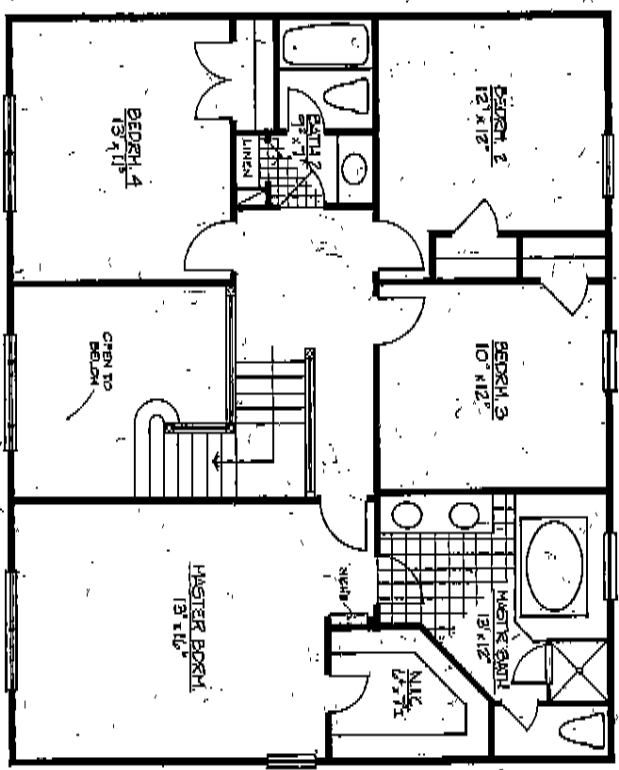

THE "STANDARD" RICKLIN HOME IS ANYTHING BUT.

- ❖ Family, kitchen and breakfast rooms that promote the easy flow of day-to-day activities... the joy of casual entertaining.
- ❖ Four bedrooms, including a spacious master bedroom and private bath with soaking tub.
- ❖ Formal living room and dining room, graced with chair moldings.
- ❖ Light-filled, two-story foyers.
- ❖ Recessed lighting.
- ❖ Built-in art niches.
- ❖ Andersen windows.
- ❖ "You choose" landscaping.
- ❖ Two-car garages.

-RICKLIN HOMES-

Vicinity Map

Site Plan

RICKLIN HOMES

The Noratel

An Alternate Elevation

Second Floor

Optional Plan

Basement

RICKLIN HOMES

*The
Graymuth*

An Alternate Elevation

—RICKLIN HOMES

The Graymuth

First Floor

Second Floor