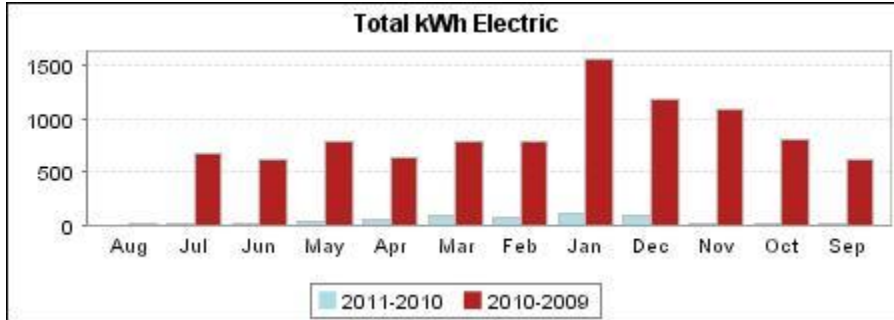

## Usage History

Real Estate  
Agent Name: Bruce Lay

Property  
Address: 82 ROCKY MTN MDOW  
LIVINGSTON MT 59047

The tables below show your energy usage for the past 24 months. This information may be useful as you look for opportunities to save energy or when you compare offers of energy suppliers. These figures do not include usage for area lighting or other unmetered services.