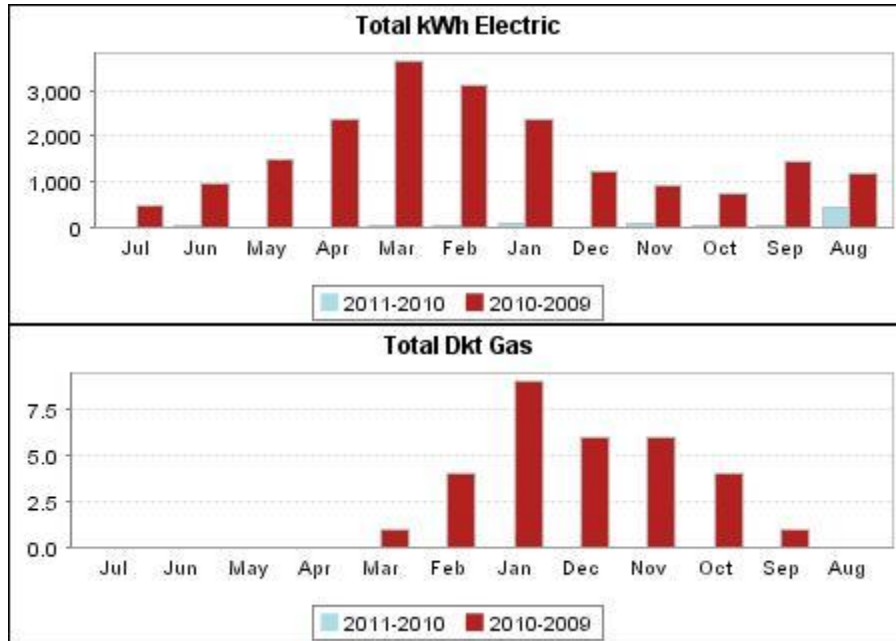

Usage History

Real Estate Agent Name: Bruce Lay

Property Address: 216 S I ST
LIVINGSTON MT 59047-3204

The tables below show your energy usage for the past 24 months. This information may be useful as you look for opportunities to save energy or when you compare offers of energy suppliers. These figures do not include usage for area lighting or other unmeted services.