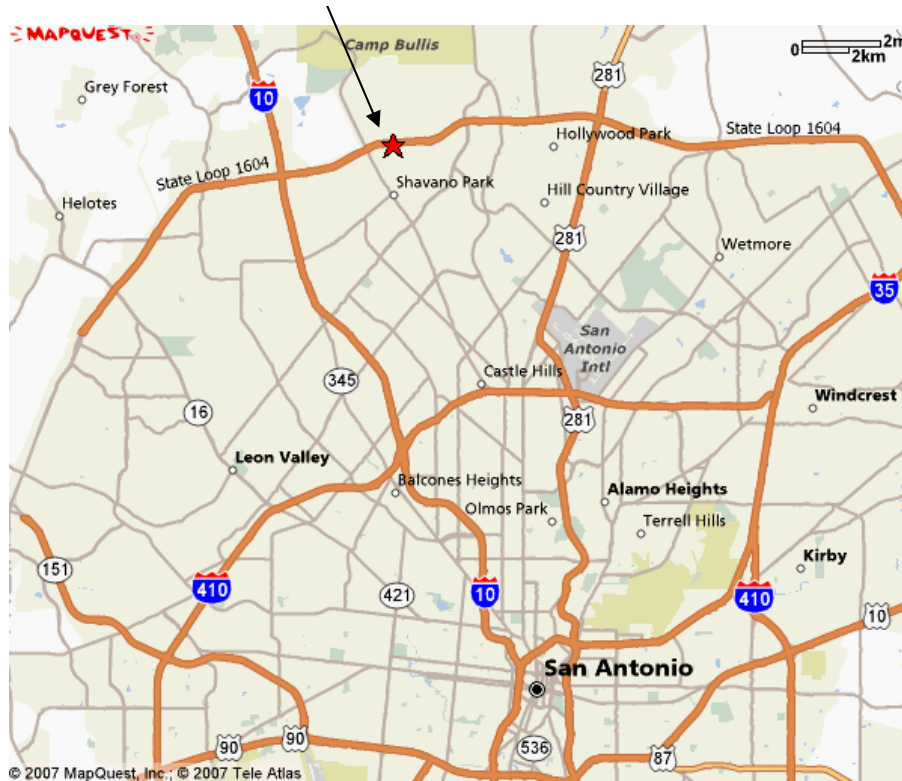

Driving Directions

3619 Paesanos Pkwy., Suite 100
San Antonio, TX 78231
210.738.2244

From 1604 East : Exit Northwest Military Drive & Shavano Park. Take the turn around, stay on the access road and turn right onto Paesanos Pkwy.

From 1604 West : Take the Huebner & Bitters exit and take an immediate right onto Paesanos Pkwy.