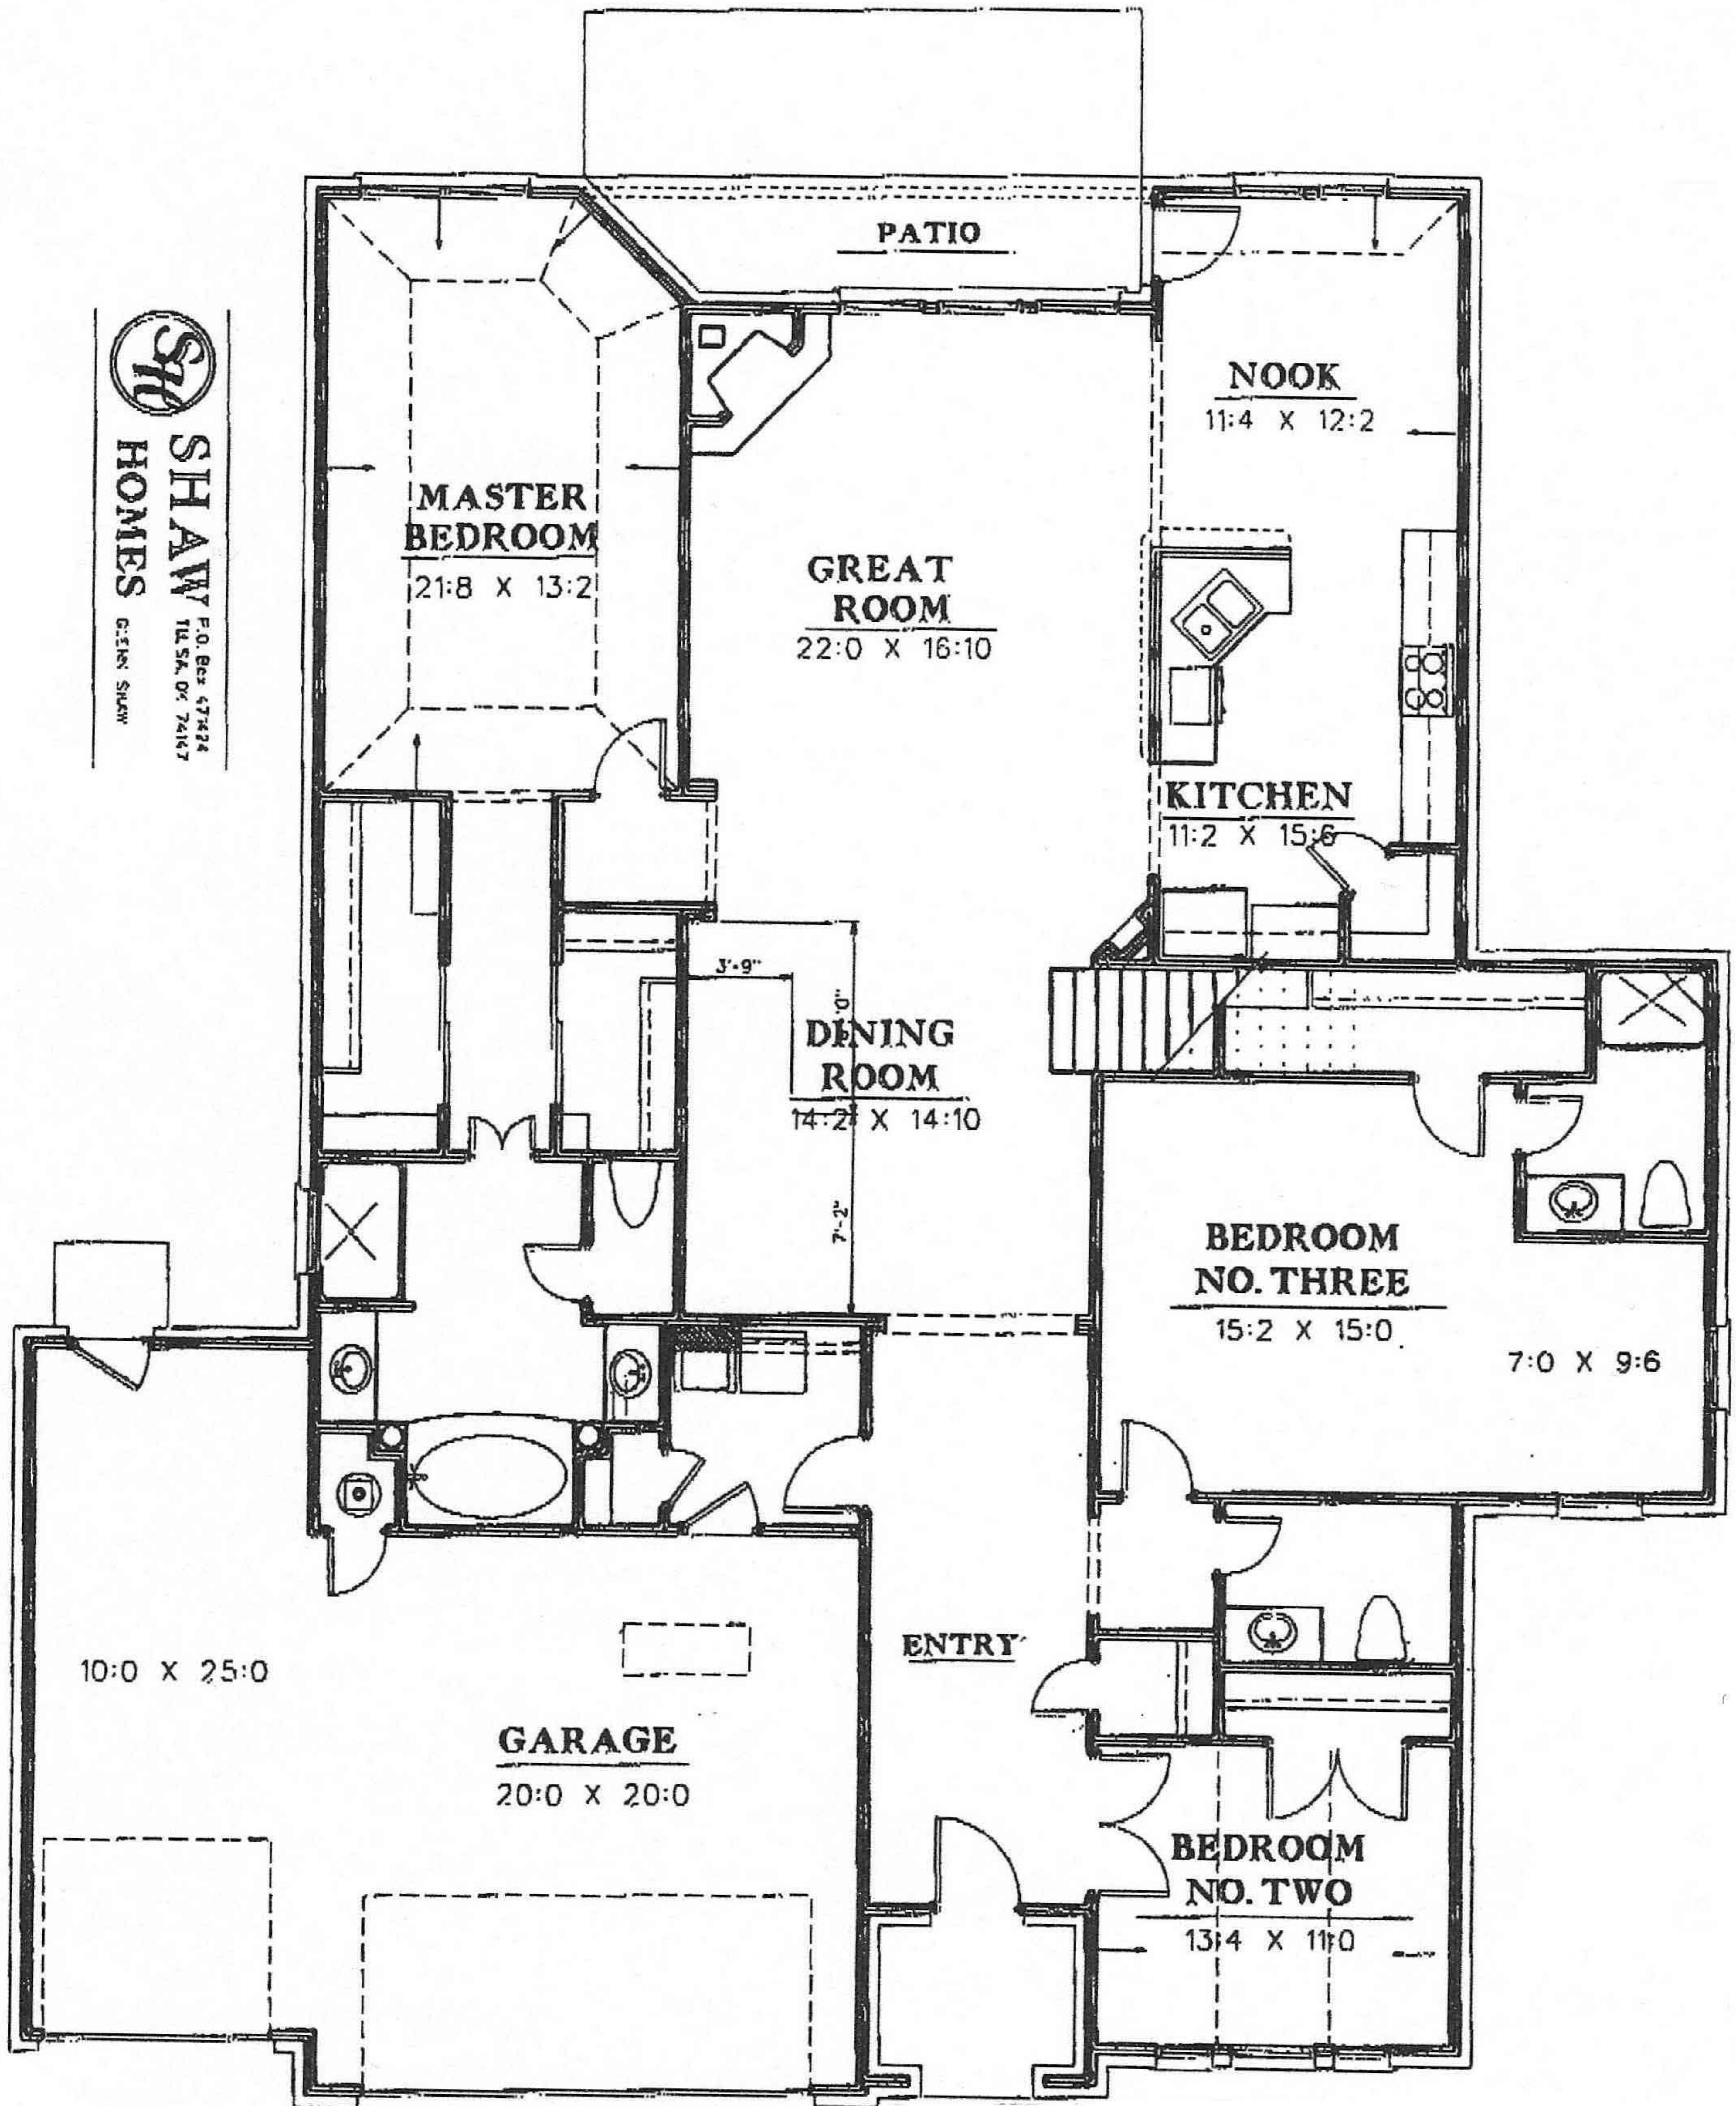

SHAW
P.O. Box 47824
TULSA, OK 74117
G. ERN SHAW

The Greenville with 2 Master Suites
3713 approx. sq. ft. over brick

For additional info. or floor plans call:

David Dumont

(918)355-2386 or 409-5195

www.ForSaleInBrokenArrow.com