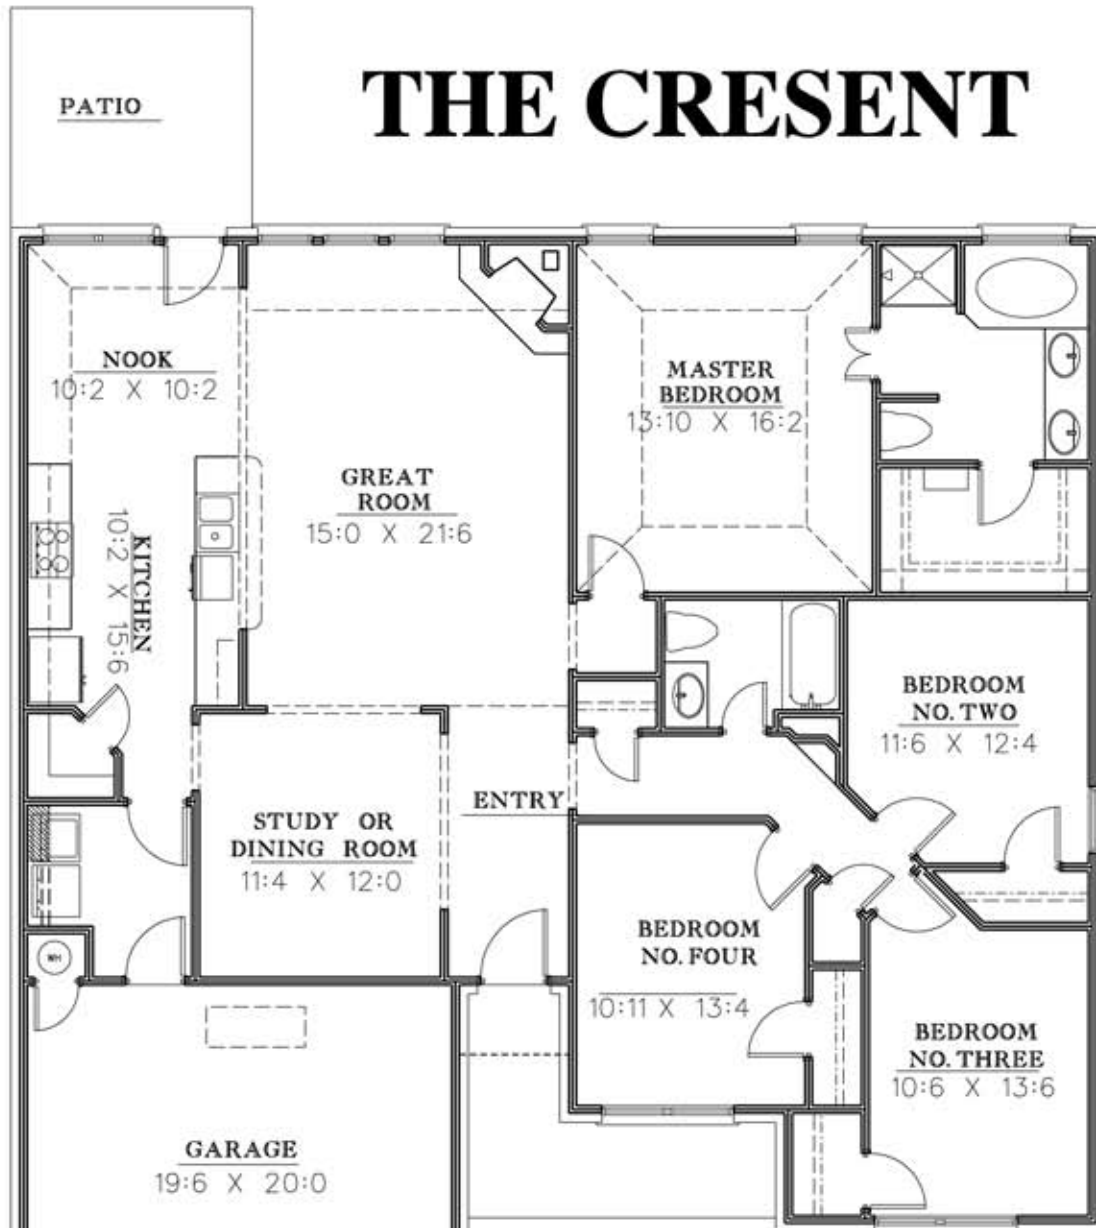

THE CRESENT

Approx. 1948 Sq.Ft.

4 Bedrooms

2 Baths

Fireplace

Formal Dining or

Two Living Areas

Gourmet Kitchen

Custom Cabinets

Tile Floors

Two or Three Car Garage

Two Story Entry

English Cottage Design

SHAW
HOMES

For additional info. or floor plans call:

David Dumont